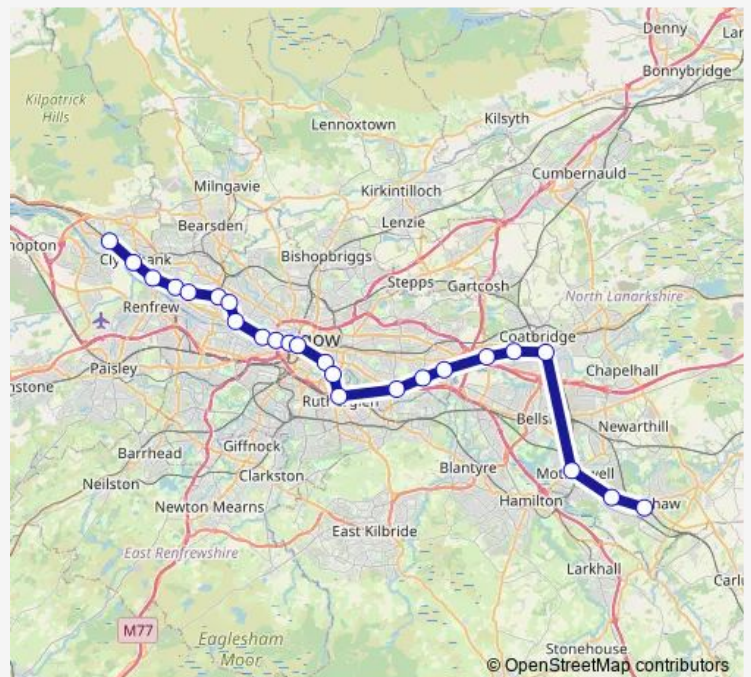

### Direction

Dalmuir — Wishaw

24 stops

[Open route schedule](#)

- Dalmuir
- Clydebank
- Yoker
- Garscadden
- Scotstounhill
- Jordanhill
- Hyndland
- Partick
- Exhibition Centre (Glasgow)
- Anderston
- Glasgow Central
- Argyle Street
- Bridgeton
- Dalmarnock
- Rutherglen
- Carmyle
- Mount Vernon
- Baillieston
- Bargeddie
- Kirkwood
- Whifflet

### Route schedule

Dalmuir — Wishaw

Monday	22:35
Tuesday	—
Wednesday	—
Thursday	—
Friday	—
Saturday	—
Sunday	—

### Route info

Direction: Dalmuir

Stops: 24

Trip Duration: 1 hour 13 min

ScotRail — Dalmuir - Wishaw

Motherwell

Shieldmuir

Wishaw