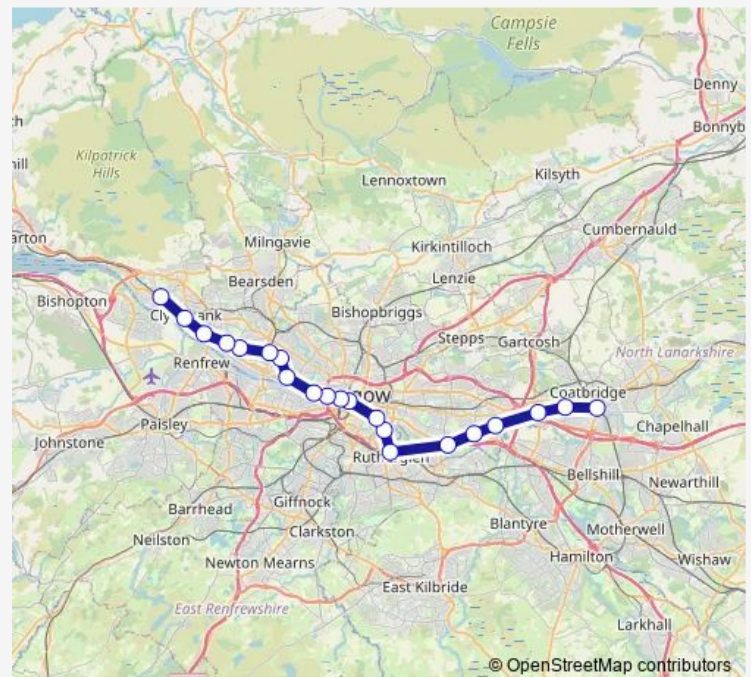

Thursday 06:59-19:03

Friday 06:59-19:03

Saturday 06:59-19:03

Sunday —

Route info

Direction: Whifflet

Stops: 21

Trip Duration: 0 hour 57 min

Thursday 06:40-18:40

Friday 06:40-18:40

Saturday 06:40-18:40

Sunday —

Route info

Direction: Dalmuir

Stops: 21

Trip Duration: 0 hour 53 min

Dalmuir

Route schedule

Whifflet — Dalmuir

Monday 19:59

Tuesday 19:59

Wednesday 19:59

Thursday 19:59

Friday 19:59