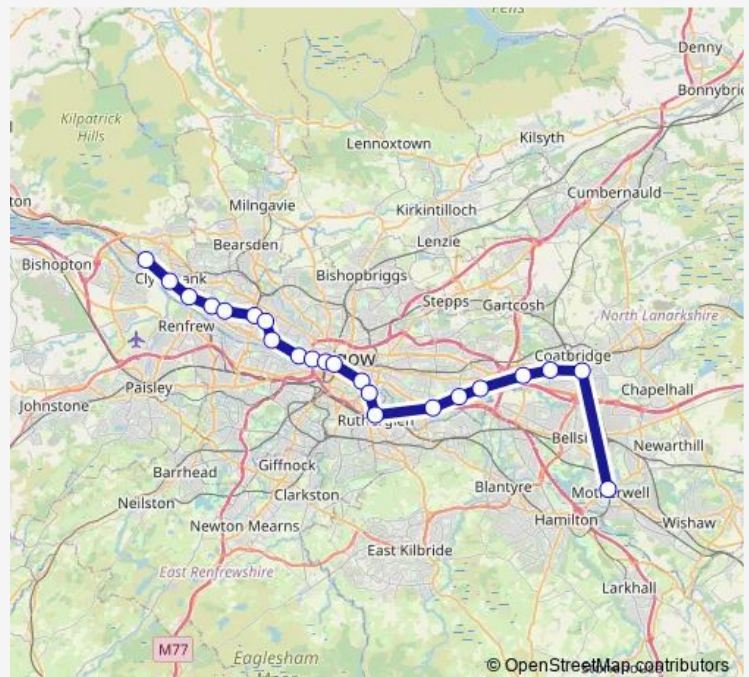

Thursday 05:56-19:26

Friday 05:56-19:26

Saturday 05:56-19:26

Sunday —

Route info

Direction: Motherwell

Stops: 22

Trip Duration: 1 hour 5 min

ScotRail — Dalmuir - Motherwell

Direction

Motherwell — Dalmuir

22 stops

[Open route schedule](#)

Motherwell

Whifflet

Kirkwood

Saturday 20:17-22:16

Sunday —

Route info

Direction: Motherwell

Stops: 22

Trip Duration: 1 hour 2 min

Direction

Motherwell — Dalmuir

Sunday —

Route info

Direction: Motherwell

Stops: 22

Trip Duration: 1 hour 4 min

Direction

Dalmuir — Motherwell

22 stops