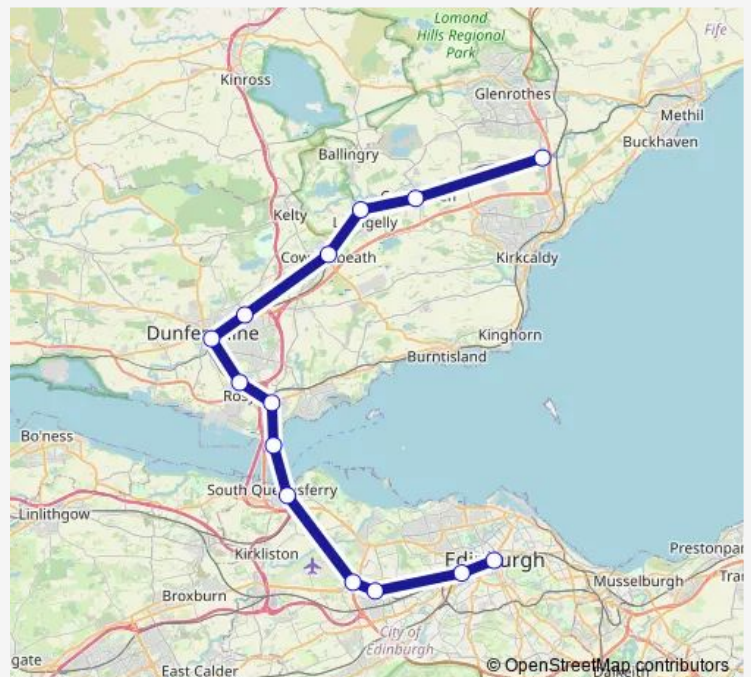

**Direction**

Glenrothes with Thornton — Edinburgh

14 stops

[Open route schedule](#)

- Glenrothes with Thornton
- Cardenden
- Lochgelly
- Cowdenbeath
- Dunfermline Queen Margaret
- Dunfermline Town
- Rosyth
- Inverkeithing
- North Queensferry
- Dalmeny
- Edinburgh Gateway
- South Gyle
- Haymarket
- Edinburgh

Route schedule

Glenrothes with Thornton — Edinburgh

Monday	06:00-22:37
Tuesday	06:00-22:37
Wednesday	06:00-22:37
Thursday	06:00-22:37
Friday	06:00-23:23
Saturday	06:00-23:25
Sunday	11:14-21:15

Route info

Direction: Glenrothes with Thornton

Stops: 14

Trip Duration: 1 hour 5 min

■ ScotRail — Glenrothes with Thornton - Edinburgh

## Route info

Direction: Glenrothes with Thornton

Stops: 13

Trip Duration: 1 hour 27 min

ScotRail Rail time schedules and route maps are available in an offline PDF at [busmaps.com](https://busmaps.com). Use the [busmaps.com](https://busmaps.com) website to see live bus times, train schedule or subway schedule, and step-by-step directions for all public transit in Edinburgh