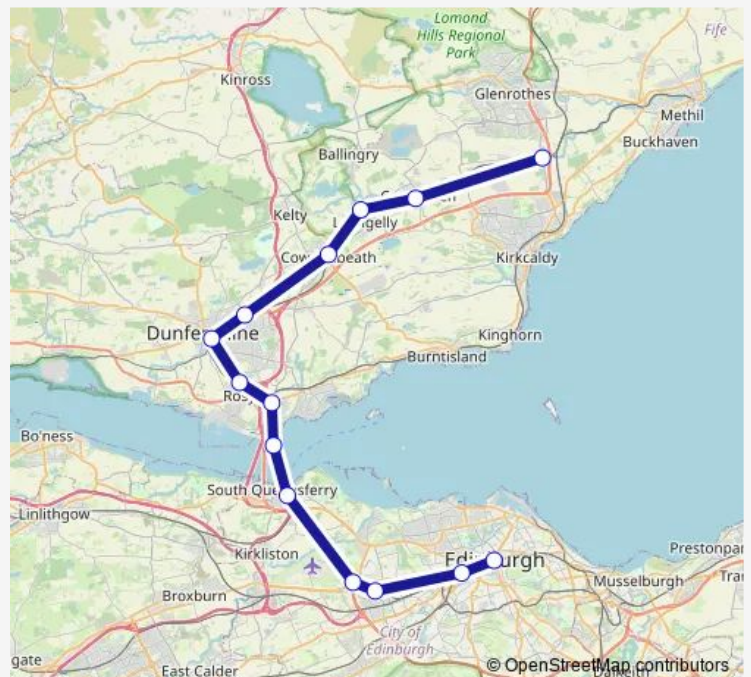

Direction

Glenrothes with Thornton — Edinburgh

14 stops

[Open route schedule](#)

- Glenrothes with Thornton
- Cardenden
- Lochgelly
- Cowdenbeath
- Dunfermline Queen Margaret
- Dunfermline Town
- Rosyth
- Inverkeithing
- North Queensferry
- Dalmeny
- Edinburgh Gateway
- South Gyle
- Haymarket
- Edinburgh

Route schedule

Glenrothes with Thornton — Edinburgh

Monday	06:00-22:37
Tuesday	06:00-22:37
Wednesday	06:00-22:37
Thursday	06:00-22:37
Friday	06:00-23:23
Saturday	06:00-23:25
Sunday	11:14-21:15

Route info

Direction: Glenrothes with Thornton

Stops: 14

Trip Duration: 1 hour 7 min

■ ScotRail — Glenrothes with Thornton - Edinburgh

Direction

Glenrothes with Thornton — Edinburgh

12 stops

[Open route schedule](#)

Route info

Direction: Glenrothes with Thornton

Stops: 13

Trip Duration: 1 hour 27 min

ScotRail Rail time schedules and route maps are available in an offline PDF at busmaps.com. Use the busmaps.com website to see live bus times, train schedule or subway schedule, and step-by-step directions for all public transit in Edinburgh