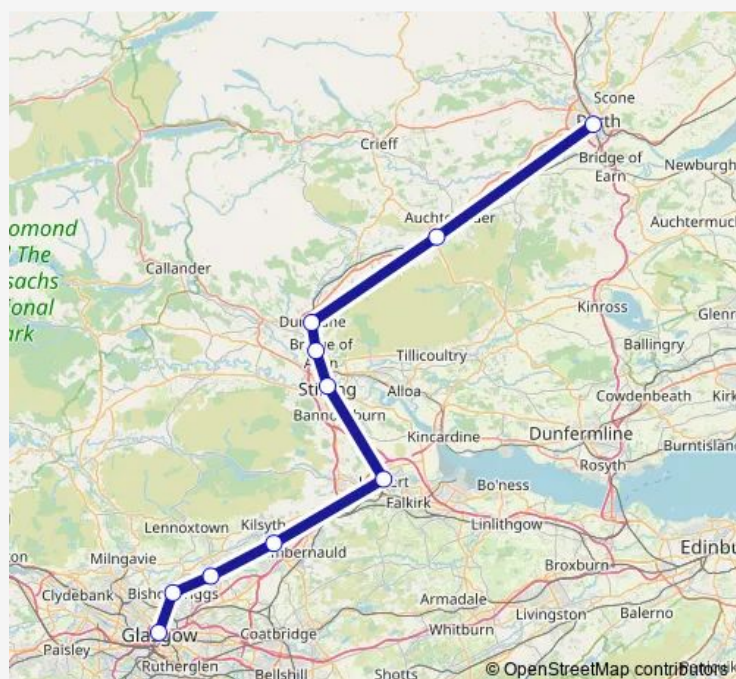

Rail ScotRail Glasgow Queen Street - Perth

[Go to website](#)

Direction

Perth — Glasgow Queen Street

10 stops

[Open route schedule](#)

- Perth
- Gleneagles
- Dunblane
- Bridge of Allan
- Stirling
- Larbert
- Croy
- Lenzie
- Bishopbriggs
- Glasgow Queen Street

Route schedule

Perth — Glasgow Queen Street

Monday	05:16
Tuesday	05:16
Wednesday	05:16
Thursday	05:16
Friday	05:16
Saturday	05:16
Sunday	—

Route info

Direction: Perth

Stops: 10

Trip Duration: 1 hour 16 min

ScotRail — Perth - Glasgow Queen Street

Direction

Glasgow Queen Street — Perth

9 stops

[Open route schedule](#)

Glasgow Queen Street

Springburn

Cumbernauld

Larbert

Route info

Direction: Glasgow Queen Street

Stops: 9

Trip Duration: 1 hour 19 min

Direction

Perth — Glasgow Queen Street

9 stops

[Open route schedule](#)