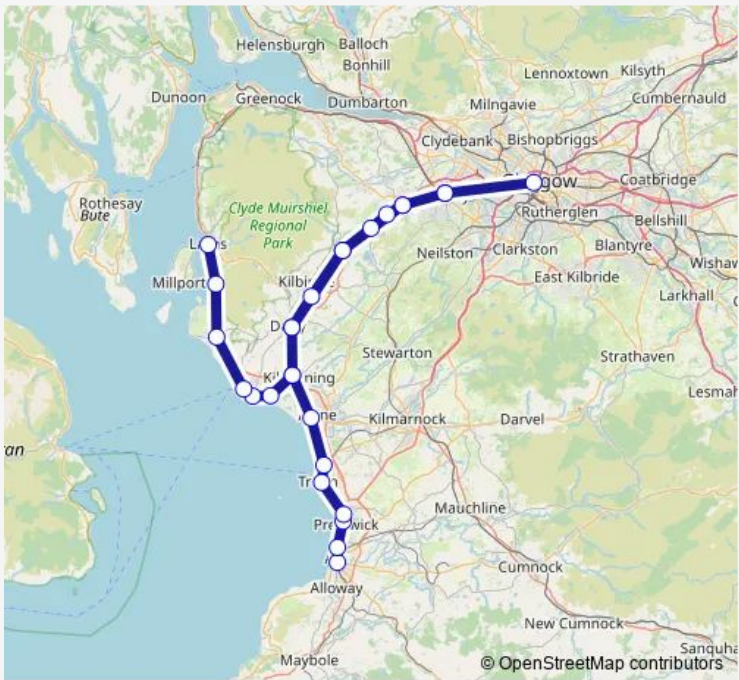

Direction
 Ayr — Largs
 27 stops
[Open route schedule](#)

- Ayr
- Newton-on-Ayr
- Prestwick Town
- Prestwick Intl Airport
- Troon
- Barassie
- Irvine
- Kilwinning
- Dalry
- Lochwinnoch
- Johnstone
- Paisley Gilmour Street
- Glasgow Central
- Paisley Gilmour Street
- Johnstone
- Milliken Park
- Howwood (Renfrewshire)
- Lochwinnoch
- Glengarnock
- Dalry
- Kilwinning

Route schedule
 Ayr — Largs

Monday	18:39
Tuesday	18:39
Wednesday	18:39
Thursday	18:39
Friday	18:39
Saturday	—
Sunday	—

Route info
 Direction: Ayr
 Stops: 27
 Trip Duration: 2 hour 9 min

Stevenston

Saltcoats

Ardrossan South Beach

West Kilbride

Fairlie

Largs

ScotRail Rail time schedules and route maps are available in an offline PDF at busmaps.com. Use the busmaps.com website to see live bus times, train schedule or subway schedule, and step-by-step directions for all public transit in Irvine

The schedule is provided in the local timezone. Times with "(+1)" indicate departures on the next day.

PDF file created on 2025-01-31

2024 BusMaps.com - All Rights Reserved