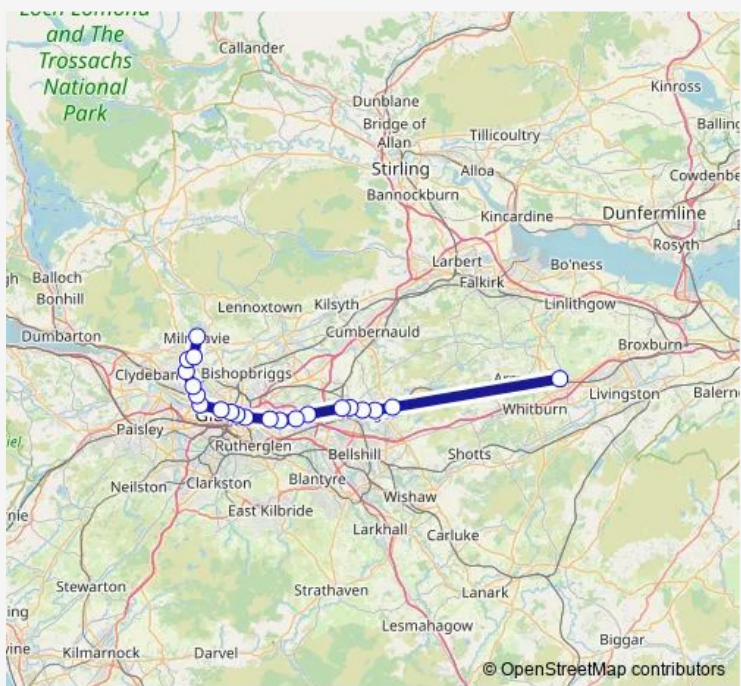

Direction
 Bathgate — Milngavie
 20 stops
[Open route schedule](#)

- Bathgate
- Armadale (West Lothian)
- Blackridge
- Caldercruix
- Drumgelloch
- Airdrie
- Coatbridge Sunnyside
- Shettleston
- Carntyne
- Bellgrove
- High Street (Glasgow)
- Glasgow Queen Street
- Charing Cross (Glasgow)
- Partick
- Hyndland
- Anniesland
- Westerton
- Bearsden
- Hillfoot
- Milngavie

Route schedule
 Bathgate — Milngavie

Monday	06:06
Tuesday	06:06
Wednesday	06:06
Thursday	06:06
Friday	06:06
Saturday	—
Sunday	—

Route info
 Direction: Bathgate
 Stops: 20
 Trip Duration: 1 hour 9 min

ScotRail — Milngavie - Bathgate BusMaps

Direction

Milngavie — Bathgate

17 stops

[Open route schedule](#)

Milngavie

Hillfoot

Bearsden

Westerton

Thursday 06:34-15:34

Friday 06:34-15:34

Saturday —

Sunday —

Route info

Direction: Bathgate

Stops: 21

Trip Duration: 1 hour 11 min