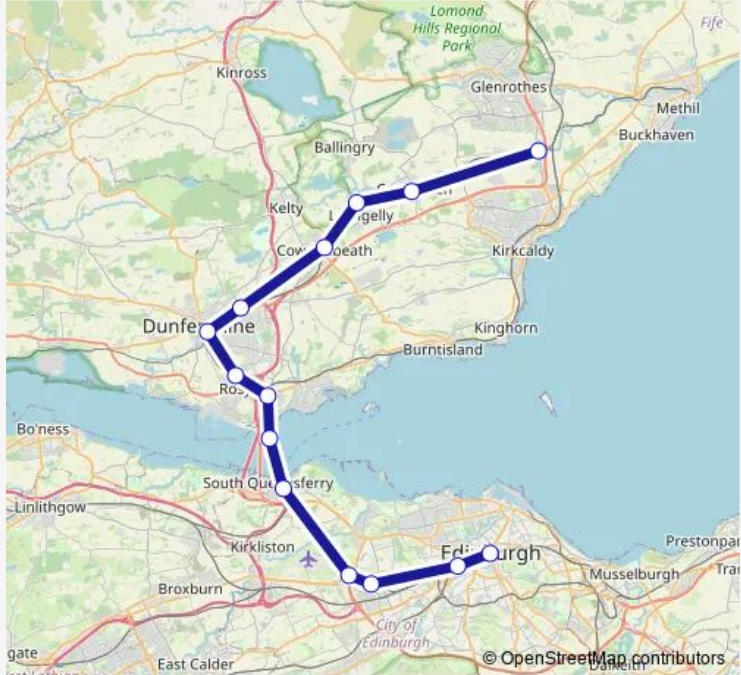

Rail ScotRail Edinburgh - Glenrothes with Thornton

[Go to website](#)

Direction
 Edinburgh — Glenrothes with Thornton
 14 stops
[Open route schedule](#)

- Edinburgh
- Haymarket
- South Gyle
- Edinburgh Gateway
- Dalmeny
- North Queensferry
- Inverkeithing
- Rosyth
- Dunfermline Town
- Dunfermline Queen Margaret
- Cowdenbeath
- Lochgelly
- Cardenden
- Glenrothes with Thornton

Route schedule
 Edinburgh — Glenrothes with Thornton

Monday	06:18-22:51
Tuesday	06:18-22:51
Wednesday	06:18-22:51
Thursday	06:18-22:51
Friday	06:18-22:51
Saturday	06:48-22:50
Sunday	09:55-21:55

Route info
 Direction: Edinburgh
 Stops: 14
 Trip Duration: 1 hour 0 min

Direction

Edinburgh — Glenrothes with Thornton

13 stops

[Open route schedule](#)

Edinburgh

Haymarket

South Gyle

Edinburgh Gateway

Glenrothes with Thornton

Route schedule

Edinburgh — Glenrothes with Thornton

Monday 17:15

Tuesday 17:15

Wednesday 17:15

Thursday 17:15

Friday 17:15