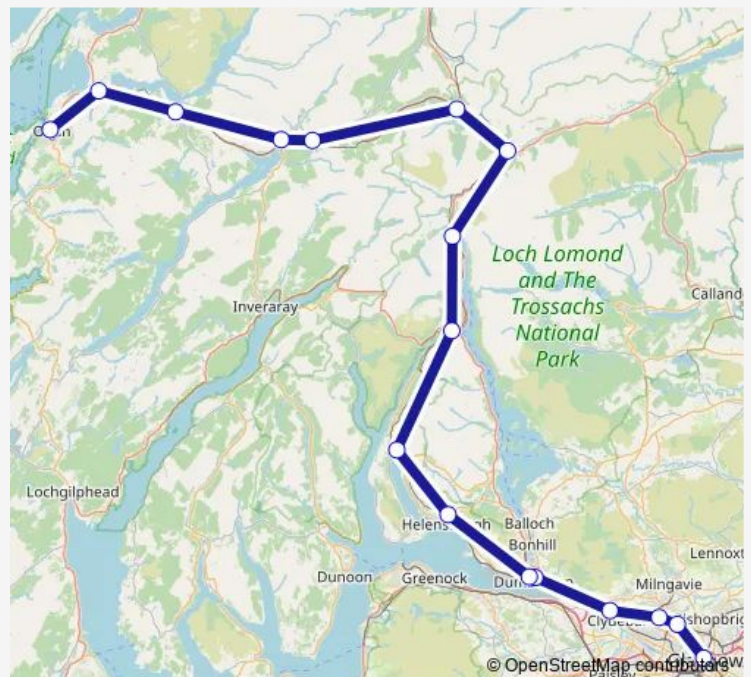

Rail ScotRail Glasgow Queen Street - Oban

[Go to website](#)

Direction

Oban — Glasgow Queen Street

17 stops

[Open route schedule](#)

- Oban
- Connel Ferry
- Taynuilt
- Loch Awe
- Dalmally
- Tyndrum Lower
- Crianlarich
- Ardlui
- Arrochar & Tarbet
- Garelochhead
- Helensburgh Upper
- Dalreoch
- Dumbarton Central
- Dalmuir
- Westerton
- Maryhill
- Glasgow Queen Street

Stops: 17

Trip Duration: 3 hour 27 min

■ ScotRail — Oban - Glasgow Queen Street

Direction

Oban — Glasgow Queen Street

20 stops

[Open route schedule](#)

Oban

Dalmally

Loch Awe

Falls of Cruachan

Taynuilt

Connel Ferry

Oban

Route schedule

Glasgow Queen Street — Oban

Direction: Glasgow Queen Street

Stops: 18

Trip Duration: 3 hour 3 min

Direction

Oban — Glasgow Queen Street

18 stops

[Open route schedule](#)

Oban
Connel Ferry
Taynuilt
Falls of Cruachan
Loch Awe
Dalmally
Tyndrum Lower
Crianlarich
Ardlui
Arrochar & Tarbet
Garelochhead
Helensburgh Upper
Dalreoch
Dumbarton Central
Dalmuir
Westerton
Maryhill
Glasgow Queen Street