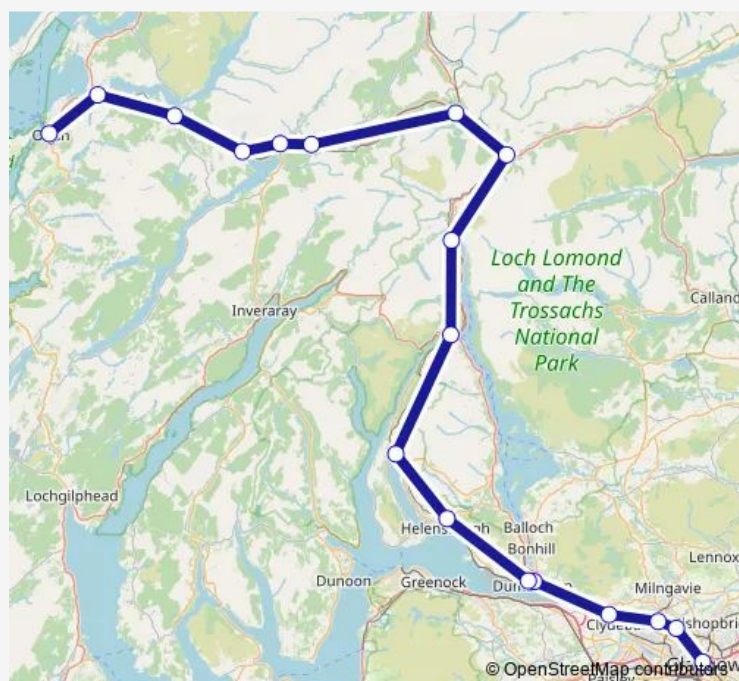

Rail ScotRail Glasgow Queen Street - Oban

[Go to website](#)

Direction

Oban — Glasgow Queen Street

17 stops

[Open route schedule](#)

- Oban
- Connel Ferry
- Taynuilt
- Loch Awe
- Dalmally
- Tyndrum Lower
- Crianlarich
- Ardlui
- Arrochar & Tarbet
- Garelochhead
- Helensburgh Upper
- Dalreoch
- Dumbarton Central
- Dalmuir
- Westerton
- Maryhill
- Glasgow Queen Street

Route schedule

Oban — Glasgow Queen Street

Monday	08:50-21:31
Tuesday	08:50-21:31
Wednesday	08:50-21:31
Thursday	08:50-21:31
Friday	08:50-21:31
Saturday	08:50-20:42
Sunday	12:11-18:05

Route info

Direction: Oban

Stops: 17

Trip Duration: 3 hour 8 min

■ ScotRail — Glasgow Queen Street - Oban

Direction

Oban — Glasgow Queen Street

20 stops

[Open route schedule](#)

Oban

Direction: Glasgow Queen Street

Stops: 18

Trip Duration: 3 hour 12 min

Direction

Oban — Glasgow Queen Street

18 stops

[Open route schedule](#)

Oban
Connel Ferry
Taynuilt
Falls of Cruachan
Loch Awe
Dalmally
Tyndrum Lower
Crianlarich
Ardlui
Arrochar & Tarbet
Garelochhead
Helensburgh Upper
Dalreoch
Dumbarton Central
Dalmuir
Westerton
Maryhill
Glasgow Queen Street