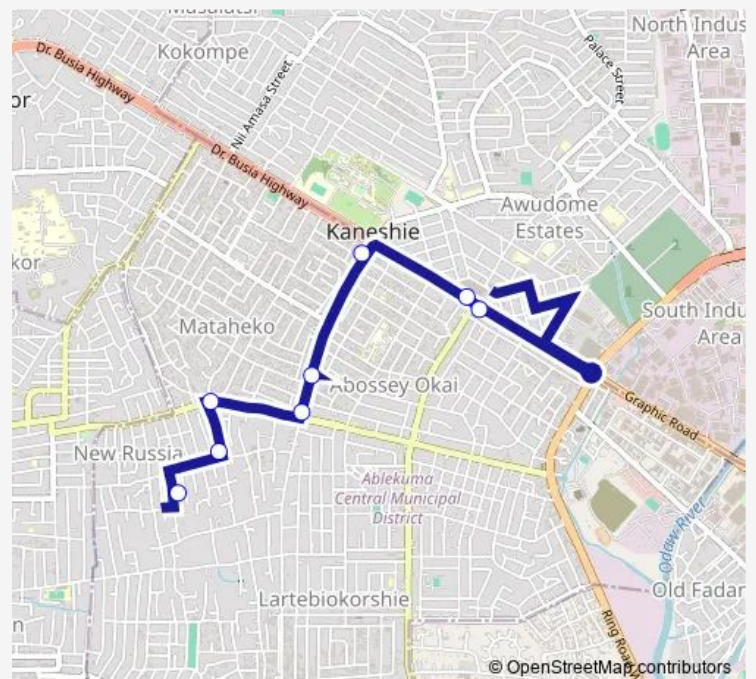

Bus 281b Russia to Kaneshie Mkt Cmplx

[Go to website](#)

Direction

Terminal Russia — Terminal Kaneshie Mkt Cmplx

8 stops

[Open route schedule](#)

Terminal Russia

Curve 146

Paa Willie

Flamingo

Kings Hotel

First Light 3

Footbridge 2

Terminal Kaneshie Mkt Cmplx

Route schedule

Terminal Russia — Terminal Kaneshie Mkt Cmplx

Monday 10:09

Tuesday 10:09

Wednesday 10:09

Thursday 10:09

Friday 10:09

Saturday 10:09

Sunday 10:09

Route info

Direction: Terminal Russia

Stops: 8

Trip Duration: 0 hour 46 min

■ 281b — Russia to Kaneshie Mkt Cmplx

281b Bus time schedules and route maps are available in an offline PDF at busmaps.com. Use the busmaps.com website to see live bus times, train schedule or subway schedule, and step-by-step directions for all public transit in Accra