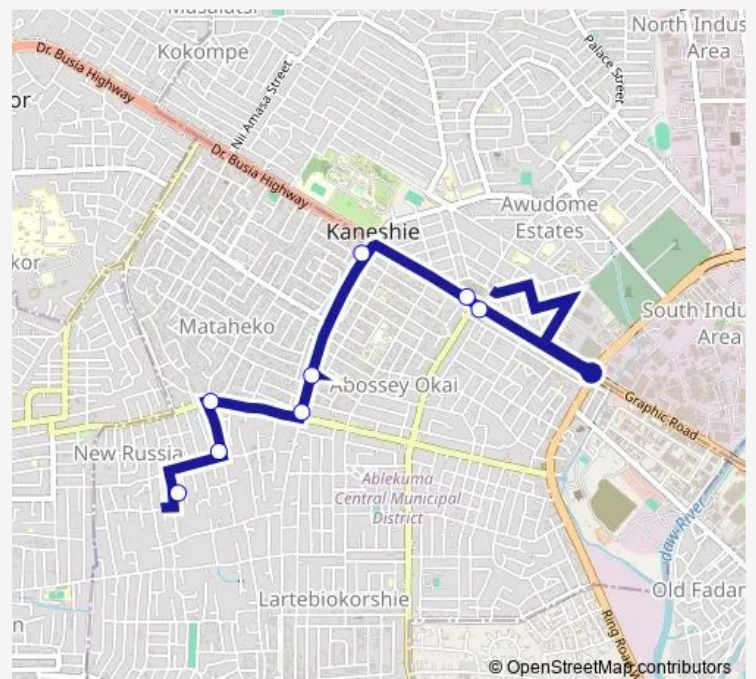

Bus 281B Russia to Kaneshie Mkt Cmplx

[Go to website](#)

Direction

Terminal Russia — Terminal Kaneshie Mkt Cmplx

8 stops

[Open route schedule](#)

Terminal Russia

Curve 146

Paa Willie

Flamingo

Kings Hotel

First Light 3

Footbridge 2

Terminal Kaneshie Mkt Cmplx

Route schedule

Terminal Russia — Terminal Kaneshie Mkt Cmplx

Monday 10:09

Tuesday 10:09

Wednesday 10:09

Thursday 10:09

Friday 10:09

Saturday 10:09

Sunday 10:09

Route info

Direction: Terminal Russia

Stops: 8

Trip Duration: 0 hour 46 min

■ 281B — Russia to Kaneshie Mkt Cmplx

281B Bus time schedules and route maps are available in an offline PDF at busmaps.com. Use the busmaps.com website to see live bus times, train schedule or subway schedule, and step-by-step directions for all public transit in Accra