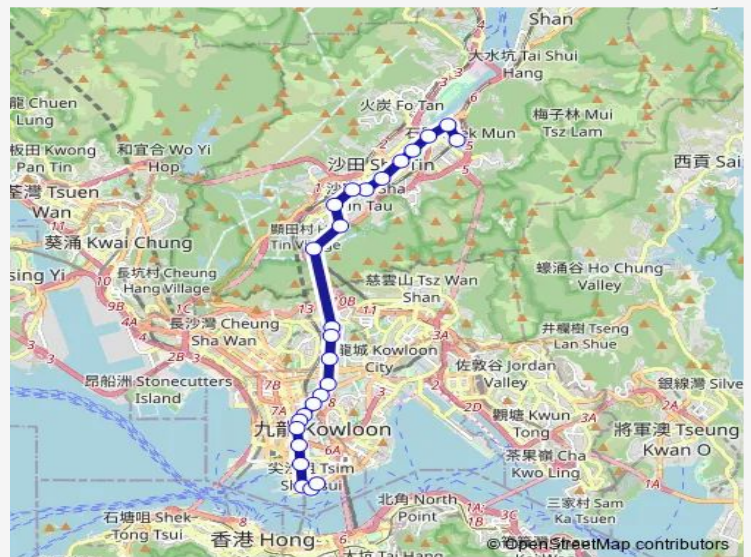

[Ctb] Belair Garden, TAI Chung KIU Road[[Kmb+Ctb] Belair Garden/
Belair Garden, TAI Chung KIU Road[[Kmb] Belair Garden][Lwb] Belair Garden

[Ctb] Regal Riverside Hotel, TAI Chung KIU Road[[Kmb+Ctb] Regal Riverside Hotel/
Regal Riverside Hotel, TAI Chung KIU Road[[Kmb] Regal Riverside Hotel][Lwb] Regal Riverside Hotel

[Ctb] JAT MIN Chuen, TAI Chung KIU Road[[Kmb] JAT MIN Chuen

[Ctb] Chun Shek Estate, CHE Kung MIU Road[[Kmb+Ctb] Chun Shek Estate/
Chun Shek Estate, CHE Kung MIU Road[[Kmb] Chun Shek Estate][Lwb] Chun Shek Estate

[Ctb] CHE Kung Temple, CHE Kung MIU Road[[Kmb+Ctb] CHE Kung Temple/
Che Kung Temple, CHE Kung MIU Road[[Kmb] CHE Kung Temple][Lwb] CHE Kung Temple

Route schedule

[Kmb+Ctb] Shek MUN Estate BUS Terminus/
Shek MUN Estate[[Kmb] Shek MUN Estate BUS Terminus][Lwb] Shek MUN BUS Terminus — [Ctb] Tsim SHA Tsui (Mody Road)[[Kmb+Ctb] Tsim SHA Tsui East (Mody Road)/
Tsim SHA Tsui (Mody Road)[[Kmb] Tsim SHA Tsui East (Mody Road)

Monday	05:30-08:50
Tuesday	05:30-08:50
Wednesday	05:30-08:50
Thursday	05:30-08:50
Friday	05:30-08:50
Saturday	05:30-09:40
Sunday	—

Route info

Direction: [Kmb+Ctb] Shek MUN Estate BUS Terminus/
Shek MUN Estate[[Kmb] Shek MUN Estate BUS Terminus][Lwb] Shek MUN BUS Terminus

Stops: 25

Trip Duration: 0 hour 56 min

281b — Shek MUN Estate - Tsim SHA Tsui East (Mody Road)