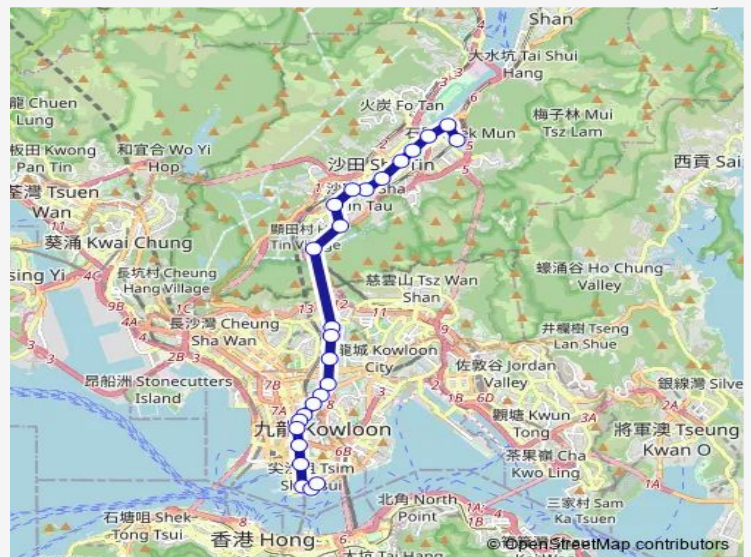

[Ctb] Belair Garden, TAI Chung KIU Road[[Kmb+Ctb] Belair Garden/
Belair Garden, TAI Chung KIU Road[[Kmb] Belair Garden][Lwb] Belair Garden

[Ctb] Regal Riverside Hotel, TAI Chung KIU Road[[Kmb+Ctb] Regal Riverside Hotel/
Regal Riverside Hotel, TAI Chung KIU Road[[Kmb] Regal Riverside Hotel][Lwb] Regal Riverside Hotel

[Ctb] JAT MIN Chuen, TAI Chung KIU Road[[Kmb] JAT MIN Chuen

[Ctb] Chun Shek Estate, CHE Kung MIU Road[[Kmb+Ctb] Chun Shek Estate/
Chun Shek Estate, CHE Kung MIU Road[[Kmb] Chun Shek Estate][Lwb] Chun Shek Estate

[Ctb] CHE Kung Temple, CHE Kung MIU Road[[Kmb+Ctb] CHE Kung Temple/
Che Kung Temple, CHE Kung MIU Road[[Kmb] CHE Kung Temple][Lwb] CHE Kung Temple

Route schedule

[Kmb+Ctb] Shek MUN Estate BUS Terminus/
Shek MUN Estate[[Kmb] Shek MUN Estate BUS Terminus][Lwb] Shek MUN BUS Terminus — [Ctb] Tsim SHA Tsui (Mody Road)[[Kmb+Ctb] Tsim SHA Tsui East (Mody Road)]
Tsim SHA Tsui (Mody Road)[[Kmb] Tsim SHA Tsui East (Mody Road)]

Monday	05:30-08:50
Tuesday	05:30-08:50
Wednesday	05:30-08:50
Thursday	05:30-08:50
Friday	05:30-08:50
Saturday	05:30-09:40
Sunday	—

Route info

Direction: [Kmb+Ctb] Shek MUN Estate BUS Terminus/
Shek MUN Estate[[Kmb] Shek MUN Estate BUS Terminus][Lwb] Shek MUN BUS Terminus

Stops: 25

Trip Duration: 0 hour 58 min

281B — Shek MUN Estate - Tsim SHA Tsui East (Mody Road)