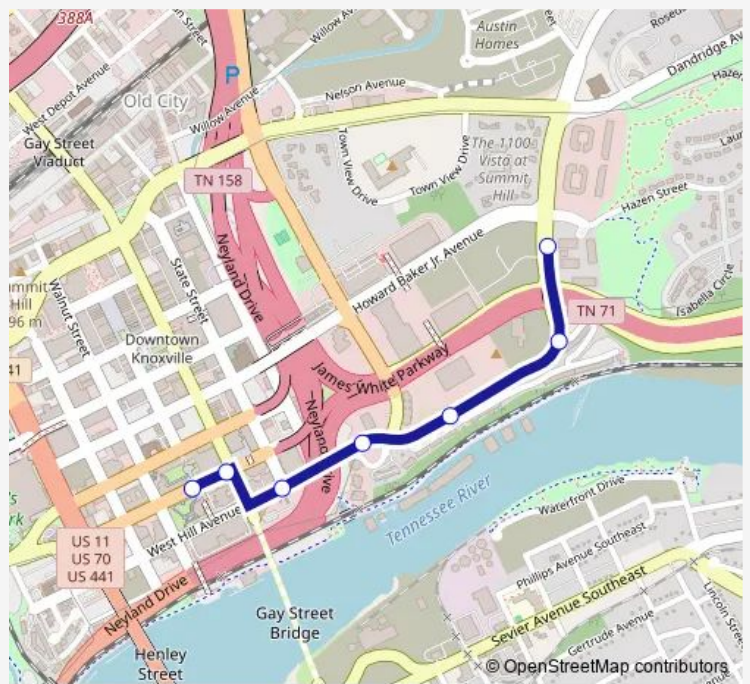

Bus 85 Blue Line Trolley (WKD)

[Go to website](#)

Direction
 Hill Avenue at 811 East Apts — Trolley Super Stop on Main at the CC Bldg

9 stops

[Open route schedule](#)

- Hill Avenue at 811 East Apts
- Howard Baker Jr Av WB @ Safety Bldg
- Knoxville Coliseum Parking Garage Wb
- Knoxville Station Church St Stop
- Church Ave WB @ Gay St
- Church WB at Market
- Church Ave WB @ Walnut St
- Locust St @ Main St
- Trolley Super Stop on Main at the CC Bldg

Route schedule

Hill Avenue at 811 East Apts — Trolley Super Stop on Main at the CC Bldg

Monday	06:35-19:57
Tuesday	06:35-19:57
Wednesday	06:35-19:57
Thursday	06:35-19:57
Friday	06:35-19:57
Saturday	09:05-19:50
Sunday	—

Route info

Direction: Hill Avenue at 811 East Apts

Stops: 9

Trip Duration: 0 hour 9 min

85 Blue Line Trolley (WKD) BusMaps

Direction

Trolley Super Stop on Main at the CC Bldg — Hill Avenue at 811 East Apts

7 stops

Saturday 09:00-20:00

Sunday —

Route info

Direction: Trolley Super Stop on Main at the CC Bldg

Stops: 7

Trip Duration: 0 hour 5 min

85 Blue Line Trolley (WKD) Bus time schedules and route maps are available in an offline PDF at busmaps.com. Use the busmaps.com website to see live bus times, train schedule or subway schedule, and step-by-step directions for all public transit in Knoxville