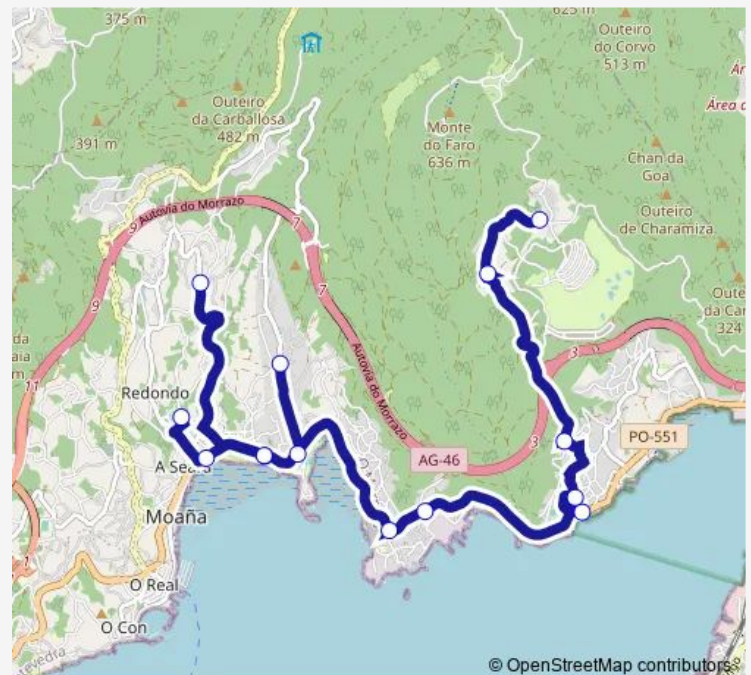

Xunqueira

Pozo Negro

Seara

IES As Barxas

Route schedule

San Lorenzo — IES As Barxas

Monday 08:25-16:00

Tuesday 08:25

Wednesday 08:25

Thursday 08:25

Friday 08:25

Saturday —

Sunday —

Route info

Direction: San Lorenzo

Stops: 14

Trip Duration: 0 hour 45 min

Xg625019 — IES As Barxas-San Lorenzo

BusMaps

Direction

IES As Barxas — San Lorenzo

14 stops

[Open route schedule](#)

IES As Barxas