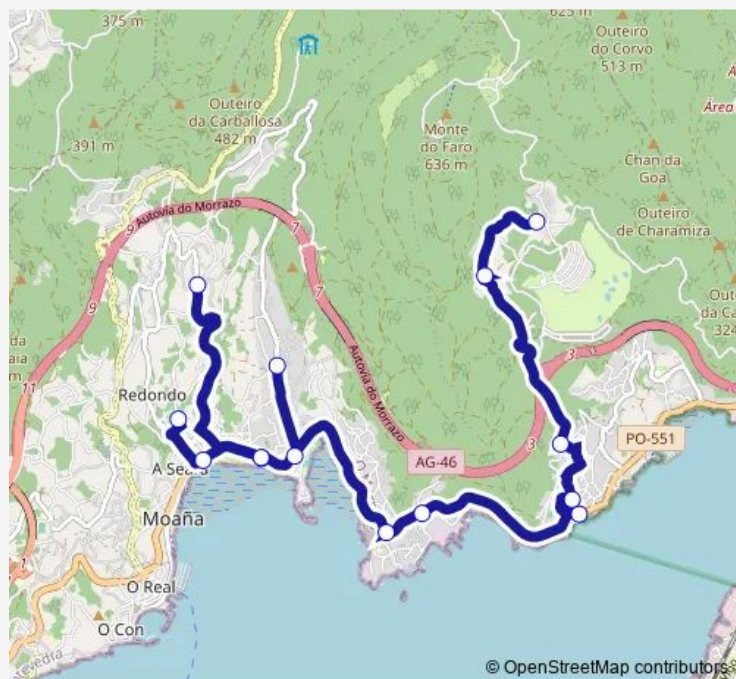

### Route schedule

IES As Barxas — San Lorenzo

Monday 14:35-18:10

Tuesday 14:35

Wednesday 14:35

Thursday 14:35

Friday 14:35

Saturday —

### Route info

Direction: IES As Barxas

Stops: 14

Trip Duration: 0 hour 45 min