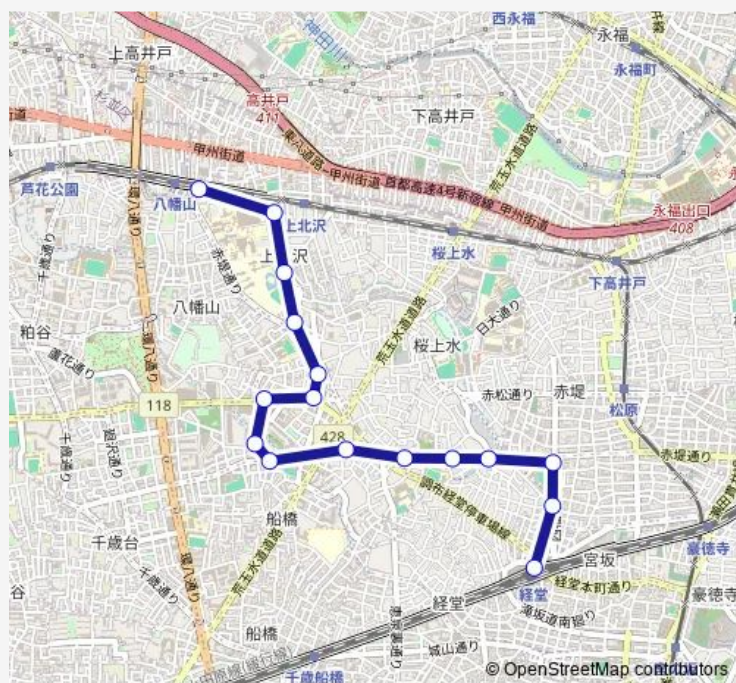

Route info

Direction:

Stops: 0

Trip Duration: – min

Direction

undefined — undefined

0 stops

[Open route schedule](#)

Route schedule

undefined — undefined

Monday	07:17-20:17
Tuesday	07:17-20:17
Wednesday	07:17-20:17
Thursday	07:17-20:17
Friday	07:17-20:17
Saturday	07:17-18:17
Sunday	07:17-18:17

Route info

Direction:

Stops: 0