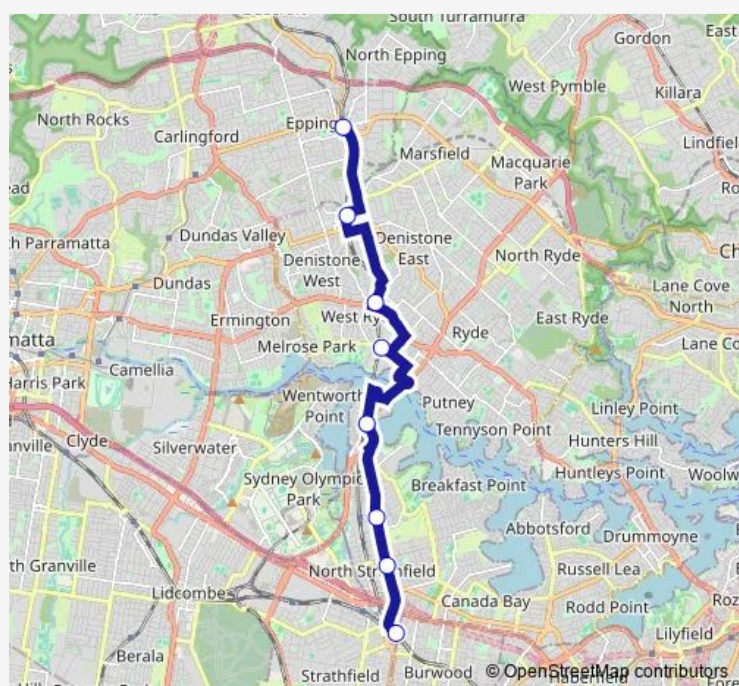

Eastwood Station, Railway Pde, Stand C

Epping Station, Beecroft Rd, Stand H

Route schedule

Strathfield Station, Albert Rd, Stand F — Epping Station, Beecroft Rd, Stand H

Monday	—
Tuesday	—
Wednesday	—
Thursday	—
Friday	—
Saturday	04:51-01:45 ⁺¹
Sunday	04:51-01:45 ⁺¹

Route info

Direction: Strathfield Station, Albert Rd, Stand F

Stops: 8

Trip Duration: 0 hour 59 min

2t9 — Strathfield, then all stations to West Ryde, Eastwood, Epping

Direction

Epping Station, Beecroft Rd, Stand C — Strathfield Station, Everton Rd, Stand D

8 stops

[Open route schedule](#)

Epping Station, Beecroft Rd, Stand C

Eastwood Station, Ethel St, Stand E

West Ryde Station, Stand A

Meadowbank Station, Constitution Rd

Blaxland Rd Opp Rhodes Station

Concord Rd At Nirranda St

Friday —

Saturday 04:05-01:05⁺¹

Sunday 04:05-01:05⁺¹

Route info

Direction: Epping Station, Beecroft Rd, Stand C

Stops: 8

Trip Duration: 0 hour 43 min

2t9 Rail Replacement Bus Service time schedules and route maps are available in an offline PDF at busmaps.com. Use the busmaps.com website to see live bus times, train schedule or subway schedule, and step-by-step directions for all public transit in Sydney