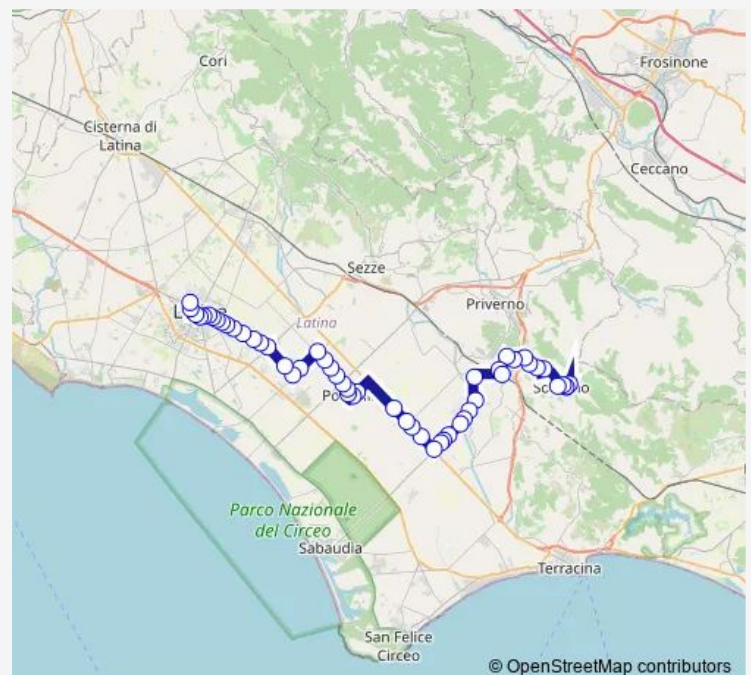

### Route schedule

Sonnino | Via Pellegrini Via Arringo # f3825 — Latina | Terminal Bus # f3092

Monday 12:15

Tuesday 12:15

Wednesday 12:15

Thursday 12:15

Friday 12:15

Saturday 12:15

### Route info

Direction: Sonnino | Via Pellegrini Via Arringo # f3825

Stops: 53

Trip Duration: 1 hour 16 min

Pontinia | Via Marittima Via Appia # f3801

Pontinia | Via Appia Via Migliara 52 # f2964

Pontinia | Via Appia (Mesa) # f2769