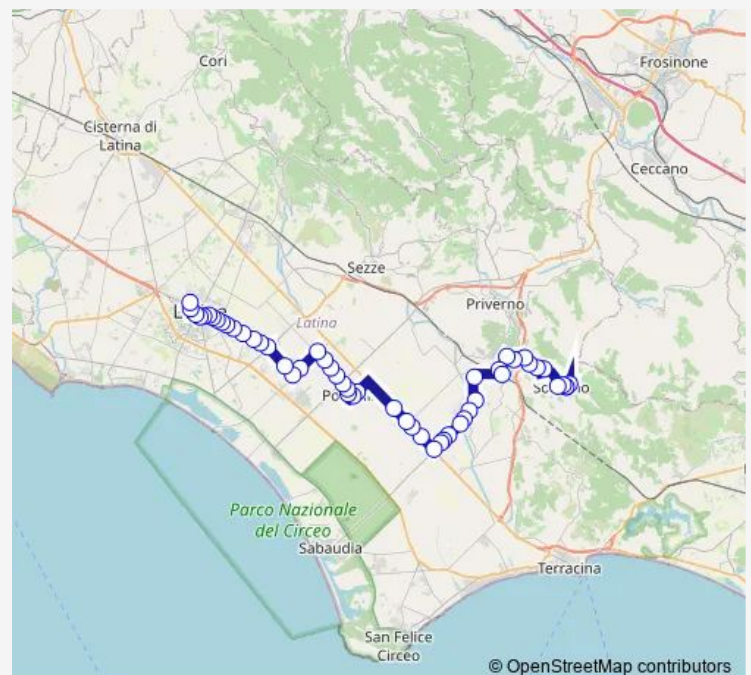

### Route schedule

Sonnino | Via Pellegrini Via Arringo # f3825 — Latina | Terminal Bus # f3092

Monday 12:15

Tuesday 12:15

Wednesday 12:15

Thursday 12:15

Friday 12:15

Saturday 12:15

### Route info

Direction: Sonnino | Via Pellegrini Via Arringo # f3825

Stops: 53

Trip Duration: 1 hour 8 min

Sonnino - Latina # Lt642d

Pontinia | Via Marittima Via Appia # f3801

Pontinia | Via Appia Via Migliara 52 # f2964