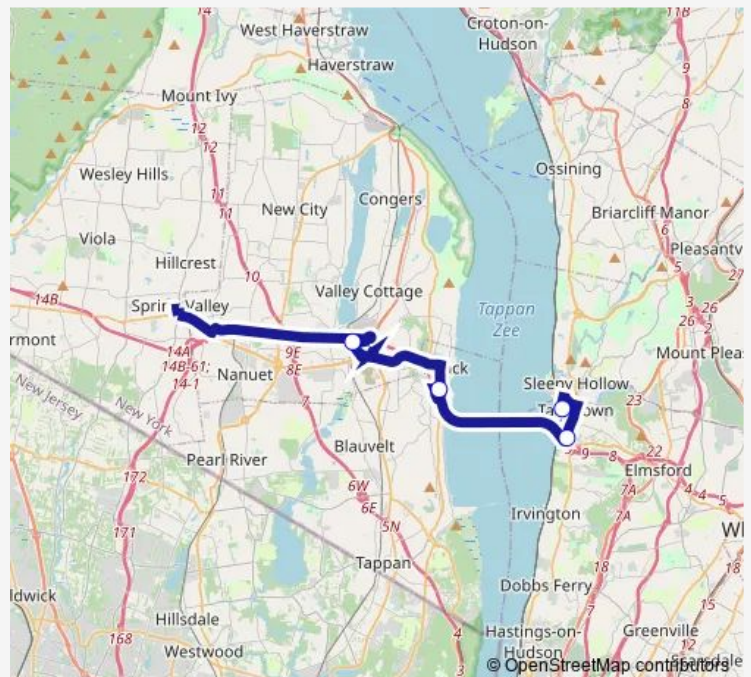

### Direction

Palisades Center - Lot J — Tarrytown - Train Station

4 stops

[Open route schedule](#)

Palisades Center - Lot J

South Nyack

Tarrytown - Route 119

Tarrytown - Train Station

### Route schedule

Palisades Center - Lot J — Tarrytown - Train Station

Monday —

Tuesday —

Wednesday —

Thursday —

Friday —

Saturday 09:30-21:07

### Route info

Direction: Palisades Center - Lot J

Stops: 4

Trip Duration: 0 hour 30 min

■ SHTL — Gmmcb Path Shuttle

**Direction**

Tarrytown - Train Station — Palisades Center - Lot J

4 stops