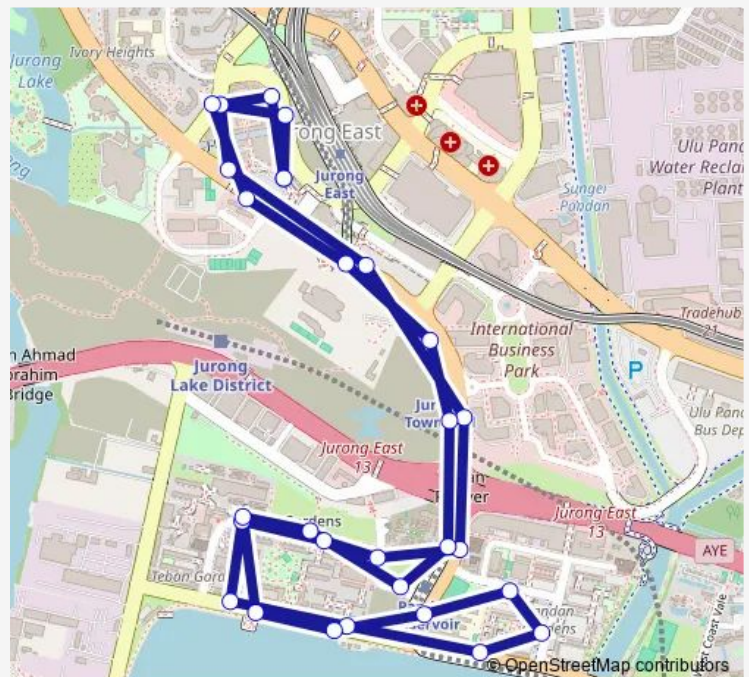

Thursday 05:30

Friday 05:30

Saturday 05:25

Sunday 05:50

Route info

Direction: Jurong East Int

Stops: 29

Trip Duration: 0 hour 39 min