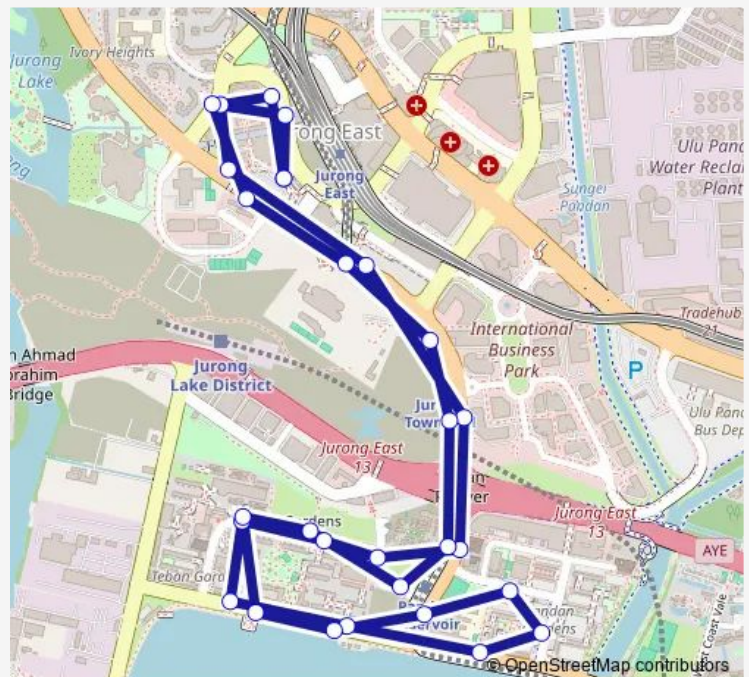

Thursday 05:30

Friday 05:30

Saturday 05:25

Sunday 05:50

Route info

Direction: Jurong East Int

Stops: 29

Trip Duration: 0 hour 39 min