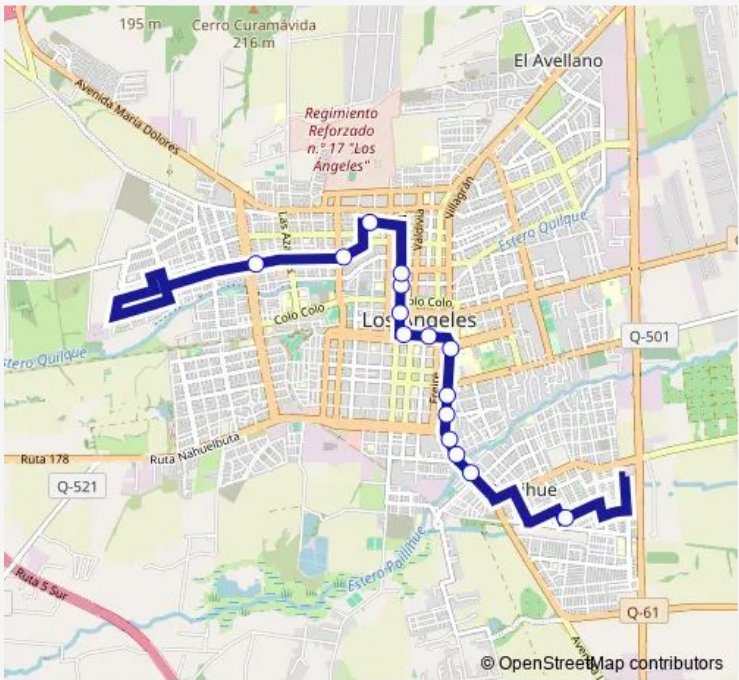

[Go to website](#)

Direction
 Tolpan / Los Mayas — Galvarino / Isla Nueva
 15 stops
[Open route schedule](#)

- Tolpan / Los Mayas
- Los Carrera / Edmundo Arellano
- Los Carrera / Maria Auxiliadora
- Los Carrera / Vicuna Mackenna
- Los Carrera / Eleuterio Ramirez
- Los Carrera / P. Lynch
- Los Carrera / Ricardo Vicuna
- Ricardo Vicuna / Colon
- Ricardo Vicuna / Mendoza
- Mendoza / Lautaro
- Mendoza / Rengo
- Mendoza / Tucapel
- Janequeo / Reidor Jose Montoya
- Galvarino / Bombero Estoeber
- Galvarino / Isla Nueva

Route schedule
 Tolpan / Los Mayas — Galvarino / Isla Nueva

Monday	07:48-19:48
Tuesday	07:48-19:48
Wednesday	07:48-19:48
Thursday	07:48-19:48
Friday	07:48-19:48
Saturday	07:48-19:48
Sunday	07:48-19:48

Route info
 Direction: Tolpan / Los Mayas
 Stops: 15
 Trip Duration: 0 hour 19 min

C28v2_I Bus time schedules and route maps are available in an offline PDF at busmaps.com. Use the busmaps.com website to see live bus times, train schedule or subway schedule, and step-by-step directions for all public transit in Los Angeles

The schedule is provided in the local timezone. Times with "(+1)" indicate departures on the next day.

PDF file created on 2025-02-26

2024 BusMaps.com - All Rights Reserved