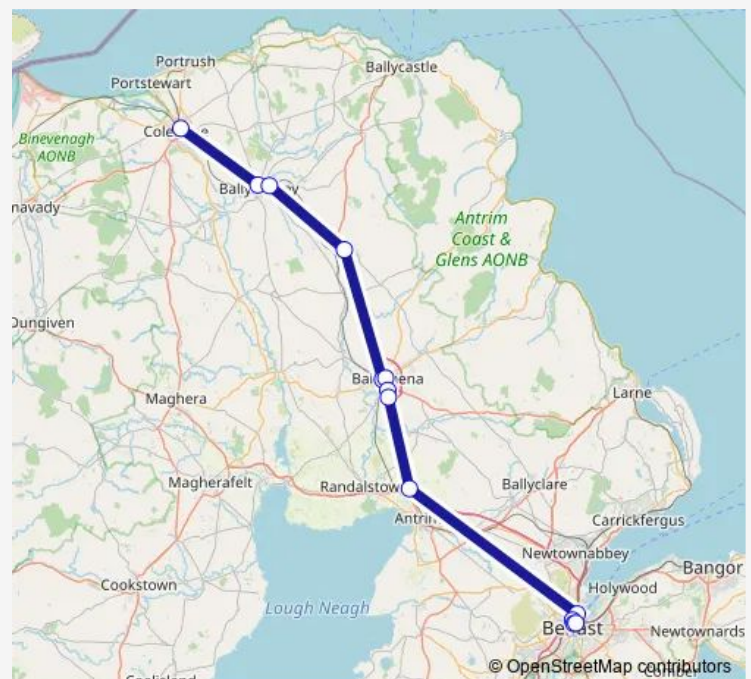

Bus 218a Coleraine, Buscentre - Belfast, Lagan-side Buscentre

[Go to website](#)

Direction

Stand 13 — Coleraine Buscentre

12 stops

[Open route schedule](#)

Stand 13

Bridge Street 2

Ulster University Belfast

Dunsilly Roundabout

Ballee Park & Ride

Lettercreeve

Ballymena Bus Station

The State

Drumadoon Roundabout

Greenville Ave

Friday 16:45-17:45

Saturday —

Sunday —

Route info

Direction: Stand 13

Stops: 12

Trip Duration: 1 hour 40 min

218a — Coleraine, Buscentre - Belfast, Lagan-side Buscentre

Direction

Coleraine Buscentre — Laganside Buscentre

13 stops

[Open route schedule](#)

Coleraine Buscentre

Dalriada Ballymoney

Greenville Ave

Drumadoon House