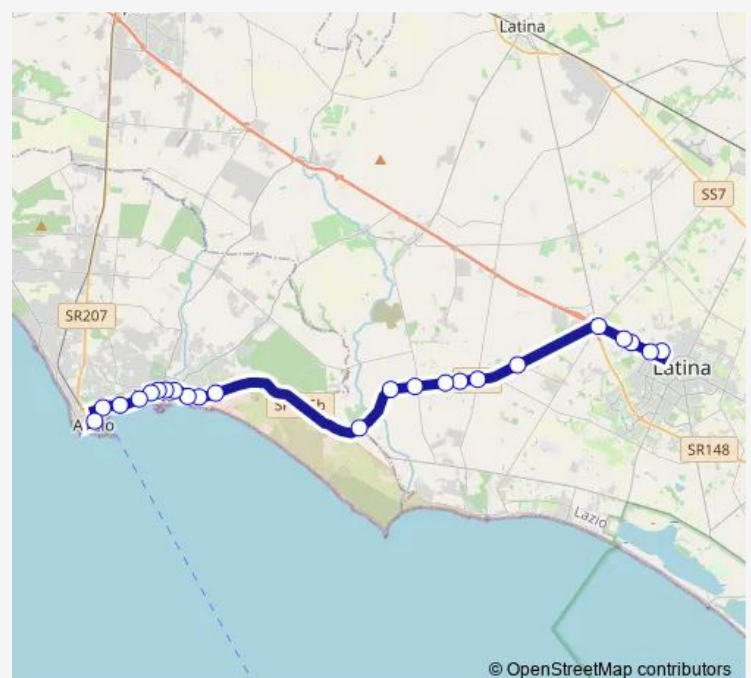

### Route schedule

Latina | Terminal Bus # f3092 — Anzio | Ist, Colonna Gatti # f2911

Monday 06:55

Tuesday 06:55

Wednesday 06:55

Thursday 06:55

Friday 06:55

Saturday 06:55

### Route info

Direction: Latina | Terminal Bus # f3092

Stops: 23

Trip Duration: 0 hour 38 min

Anzio | Viale Mencacci Via Flora # f2909

Anzio | Ist, Colonna Gatti # f2911

Bus time schedules and route maps are available in an offline PDF at [busmaps.com](https://busmaps.com). Use the [busmaps.com](https://busmaps.com) website to see live bus times, train schedule or subway schedule, and step-by-step directions for all public transit in Nettuno