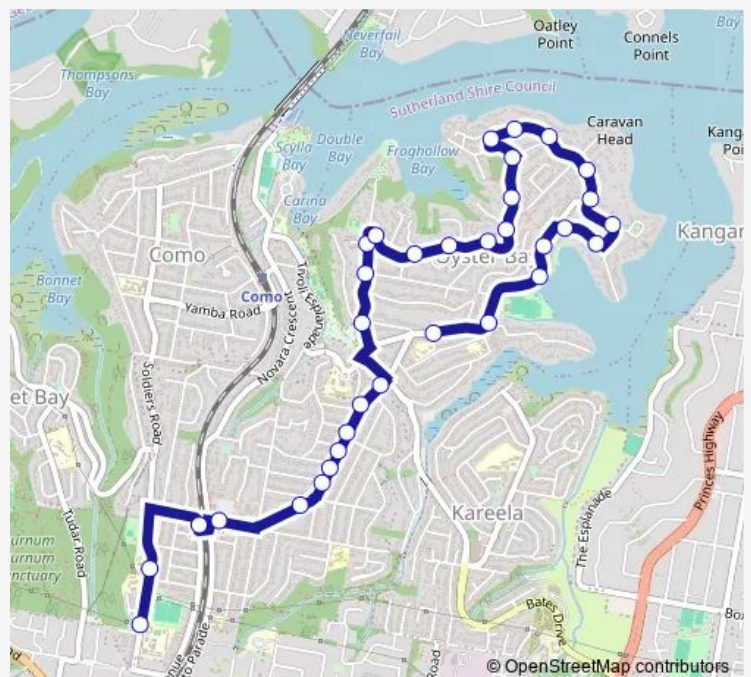

School Bus S312 Jannali HS to Oyster Bay Ps

[Go to website](#)

Direction

Sutherland Rd Opp Jannali High School — Oyster Bay Rd Before Georges River Rd

33 stops

[Open route schedule](#)

- Sutherland Rd Opp Jannali High School
- Jannali Public School, Sutherland Rd
- Jannali Station, Jannali Av
- Box Rd At Box Lane
- Georges River Rd Before First Av
- Georges River Rd At Second Av
- Georges River Rd At Third Av
- Georges River Rd At Fourth Av
- Georges River Rd Opp The Circle
- Georges River Rd At Samuels Av
- Georges River Rd Before Carvers Rd
- Green Point Rd Opp Manning St
- Green Point Rd Opp Scylla Rd
- Green Point Rd At Flora St
- Caravan Head Rd After Green Point Rd
- Caravan Head Rd At Riverhaven Pl
- Oyster Bay Christian Church, Caravan Head Rd
- Caravan Head Rd At Carina Rd
- Caravan Head Rd At Glenhaven Pl
- Caravan Head Rd After Carina Rd
- Caravan Head Rd At Cook Rd

Route schedule

Sutherland Rd Opp Jannali High School — Oyster Bay Rd Before Georges River Rd

Monday	15:05
Tuesday	15:05
Wednesday	15:05
Thursday	15:05
Friday	15:05
Saturday	—
Sunday	—

Route info

Direction: Sutherland Rd Opp Jannali High School

Stops: 33

Trip Duration: 0 hour 20 min

S312 — Jannali HS to Oyster Bay Ps

Georges River Cres After Cook Rd

Georges River Cres At Discovery Pl

Georges River Cres Opp Cook Rd

Georges River Cres After Carina Rd

Georges River Cres Opp Como Rd

Georges River Cres Opp Connell Rd

Rickard Rd At Connell Rd

Rickard Rd Before Como Rd

38 Como Rd

68 Como Rd

Oyster Bay Oval, Como Rd

Oyster Bay Rd Before Georges River Rd