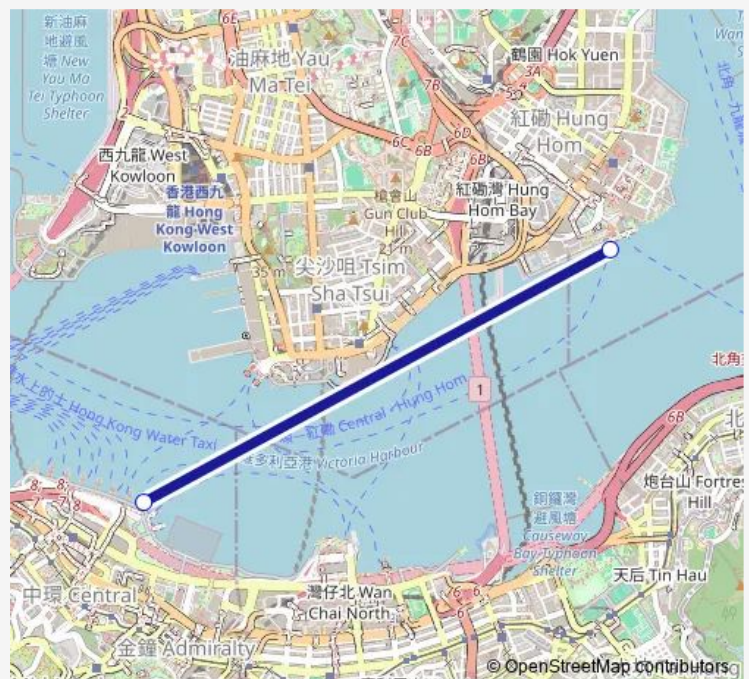

Ferry Central - Hung Hom

[Go to website](#)

Direction

Hung Hom (South) Ferry Pier — Central Pier No. 8 (Western Berth)

2 stops

[Open route schedule](#)

Hung Hom (South) Ferry Pier

Central Pier No. 8 (Western Berth)

Route schedule

Hung Hom (South) Ferry Pier — Central Pier No. 8 (Western Berth)

Monday 07:30-19:00

Tuesday 07:30-19:00

Wednesday 07:30-19:00

Thursday 07:30-19:00

Friday 07:30-19:00

Saturday 07:30-19:00

Sunday 08:10-18:20

Route info

Direction: Hung Hom (South) Ferry Pier

Stops: 2

Trip Duration: 0 hour 16 min

■ Central - Hung Hom

Direction

Central Pier No. 8 (Western Berth) — Hung Hom (South) Ferry Pier

Route info

Direction: Central Pier No. 8 (Western Berth)

Stops: 2

Trip Duration: 0 hour 16 min

Ferry time schedules and route maps are available in an offline PDF at busmaps.com. Use the busmaps.com website to see live bus times, train schedule or subway schedule, and step-by-step directions for all public transit in Central