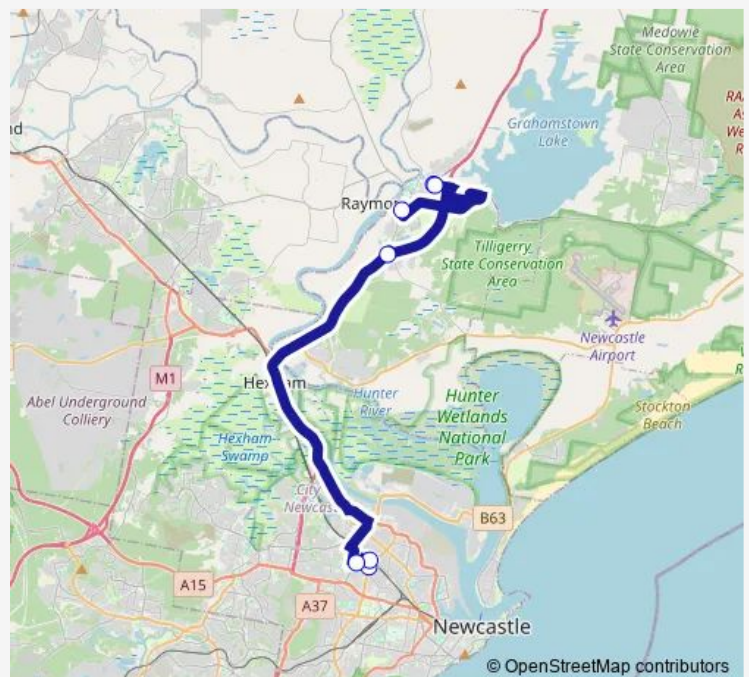

School Bus S652 Callaghan Colleges to Raymond Terrace via Hexham

[Go to website](#)

Direction

Callaghan College Waratah Campus, Turton Rd — Brethren Church, Richardson Rd

7 stops

[Open route schedule](#)

- Callaghan College Waratah Campus, Turton Rd
- Turton Rd Before Platt St
- St Phillip's College Before Bridge St
- Adelaide St, Hunter River High School
- Richardson Rd Opp Raymond Terrace Community Church
- Adelaide St After Glenelg St
- Brethren Church, Richardson Rd

Route schedule

Callaghan College Waratah Campus, Turton Rd — Brethren Church, Richardson Rd

Monday	15:00
Tuesday	15:00
Wednesday	15:00
Thursday	15:00
Friday	15:00
Saturday	—
Sunday	—

Route info

Direction: Callaghan College Waratah Campus, Turton Rd

Stops: 7

Trip Duration: 1 hour 25 min

S652 School Bus time schedules and route maps are available in an offline PDF at busmaps.com. Use the busmaps.com website to see live bus times, train schedule or subway schedule, and step-by-step directions for all public transit in Newcastle