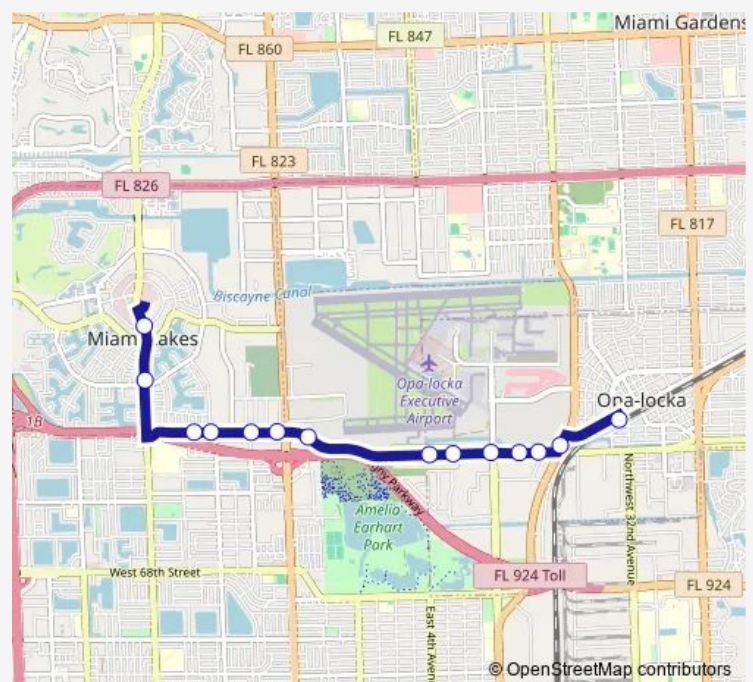

NW 67 AV & Miami Lakeway S

NW 67 AV & Eagle Nest LN S

### Route schedule

OPA-Locka TRI-Rail Station — NW 67 AV & Eagle Nest LN S

Monday 06:00-20:11

Tuesday 06:00-20:11

Wednesday 06:00-20:11

Thursday 06:00-20:11

Friday 06:00-20:11

Saturday —

### Route info

Direction: OPA-Locka TRI-Rail Station

Stops: 14

Trip Duration: 0 hour 12 min

**Direction**

NW 67 AV &amp; Main St — OPA-Locka TRI-Rail Station

16 stops

[Open route schedule](#)

## Route schedule

NW 67 AV &amp; Main St — OPA-Locka TRI-Rail Station

Monday 06:23-19:49

Tuesday 06:23-19:49

Wednesday 06:23-19:49

Thursday 06:23-19:49

Friday 06:23-19:49

Saturday —