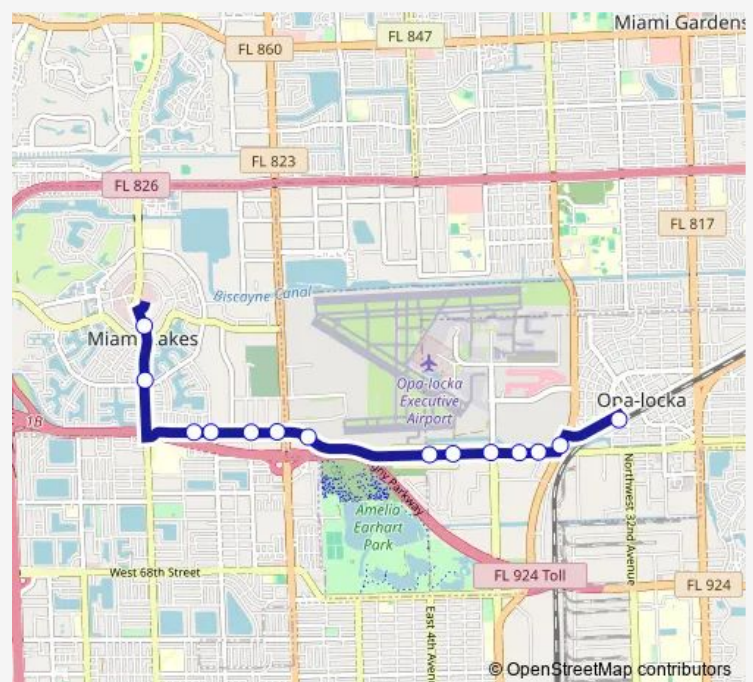

NW 67 AV & Miami Lakeway S

NW 67 AV & Eagle Nest LN S

### Route schedule

OPA-Locka TRI-Rail Station — NW 67 AV & Eagle Nest LN S

Monday 06:00-20:11

Tuesday 06:00-20:11

Wednesday 06:00-20:11

Thursday 06:00-20:11

Friday 06:00-20:11

Saturday —

### Route info

Direction: OPA-Locka TRI-Rail Station

Stops: 14

Trip Duration: 0 hour 16 min

Mtroopa — Metrolink - Opalocka

**Direction**

NW 67 AV &amp; Main St — OPA-Locka TRI-Rail Station

16 stops