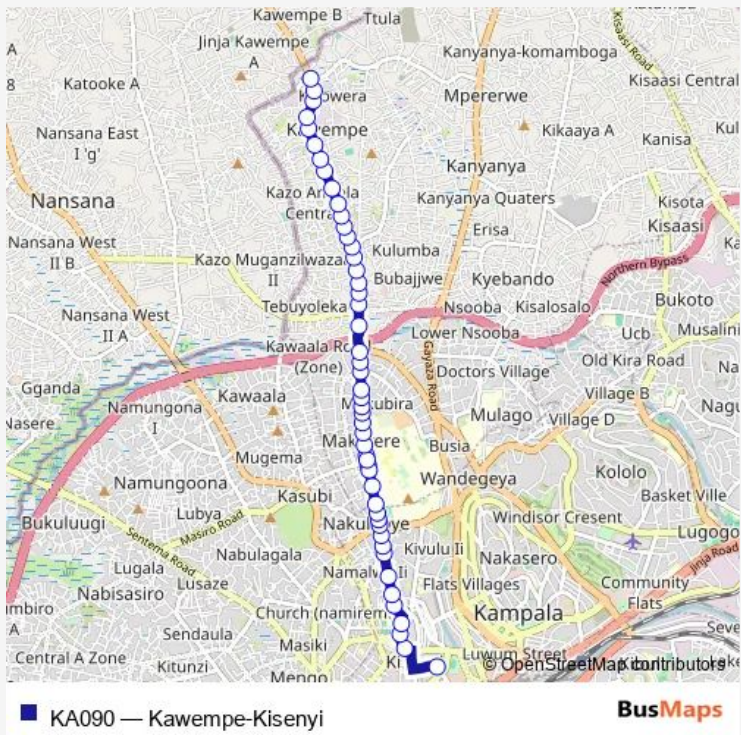

Bus KA090 Kawempe-Kisenyi

[Go to website](#)

Direction
 Kisenyi Taxi Park (Kafumbe Mukasa Rd) — Kawempe Stage
 49 stops
[Open route schedule](#)

- Kisenyi Taxi Park (Kafumbe Mukasa Rd)
- Kobil Bakuli Stage
- National Mosque
- Old Kampala Secondary School
- Daily Loaf Bakery
- Shell (Sir Apollo Kagwa Rd)
- Department of Refugees Pm's Office
- Multitech Business School
- Sir Apollo Kagwa Rd - Kyaddondo Rd 2 Jct
- Full Gospel Church Extension
- Full Gospel Church
- Makere Metropolitan Management Institute
- Oilcom (Sir Apollo Kagwa Rd)
- V-power Gustru Book Centre
- UCF Kikoni
- Western Gate Makerere
- Baskon Hostel
- Divine Mercy Supermarket
- Small Gate Makerere
- Nicodemus Pork Joint
- Shell 2 (Sir Apollo Kagwa Rd)

Route schedule

Kisenyi Taxi Park (Kafumbe Mukasa Rd) — Kawempe Stage

Monday	06:30-19:00
Tuesday	06:30-19:00
Wednesday	06:30-19:00
Thursday	06:30-19:00
Friday	06:30-19:00
Saturday	06:30-19:00
Sunday	06:30-19:00

Route info

Direction: Kisenyi Taxi Park (Kafumbe Mukasa Rd)

Stops: 49

Trip Duration: 0 hour 41 min

Panikol International Hostel - Bwaise

Frama Hostel

Dfcu (Sir Apollo Kagwa Rd)

Mbi

Stops: 46

Trip Duration: 0 hour 55 min

Frama Hostel

Shell 2 (Sir Apollo Kagwa Rd)

Nicodemus Pork Joint

Western Gate Makerere

Baskon Hostel

Divine Mercy Supermarket