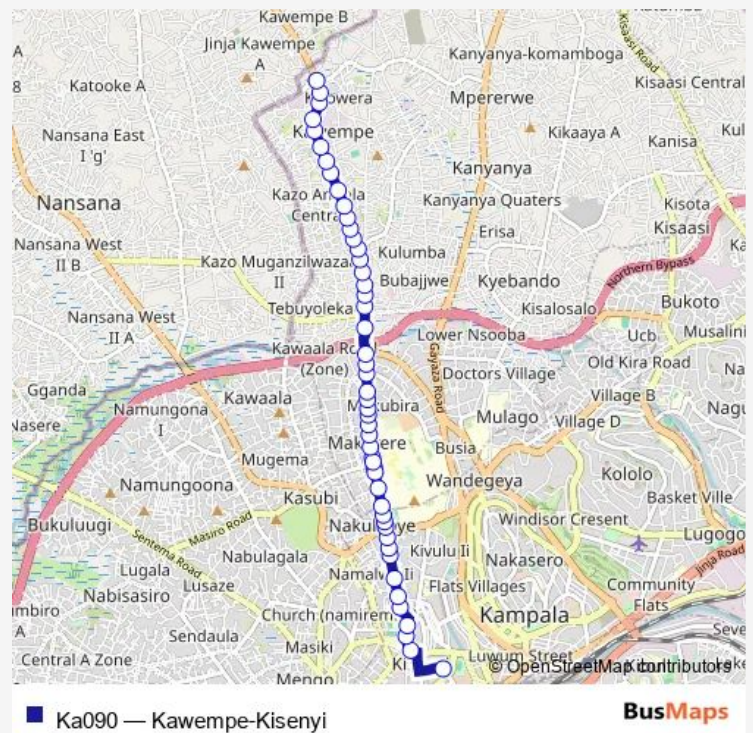

Bus Ka090 Kawempe-Kisenyi

[Go to website](#)

Direction

Kisenyi Taxi Park (Kafumbe Mukasa Rd) — Kawempe Stage

49 stops

[Open route schedule](#)

Kisenyi Taxi Park (Kafumbe Mukasa Rd)

Kobil Bakuli Stage

National Mosque

Old Kampala Secondary School

Daily Loaf Bakery

Shell (Sir Apollo Kagwa Rd)

Department of Refugees Pm's Office

Multitech Business School

Sir Apollo Kagwa Rd - Kyaddondo Rd 2 Jct

Full Gospel Church Extension

Full Gospel Church

Makere Metropolitan Management Institute

Oilcom (Sir Apollo Kagwa Rd)

V-power Gustro Book Centre

UCF Kikoni

Western Gate Makerere

Baskon Hostel

Divine Mercy Supermarket

Small Gate Makerere

Nicodemus Pork Joint

Shell 2 (Sir Apollo Kagwa Rd)

Route schedule

Kisenyi Taxi Park (Kafumbe Mukasa Rd) — Kawempe Stage

Monday 06:30-19:00

Tuesday 06:30-19:00

Wednesday 06:30-19:00

Thursday 06:30-19:00

Friday 06:30-19:00

Saturday 06:30-19:00

Sunday 06:30-19:00

Route info

Direction: Kisenyi Taxi Park (Kafumbe Mukasa Rd)

Stops: 49

Trip Duration: 0 hour 56 min