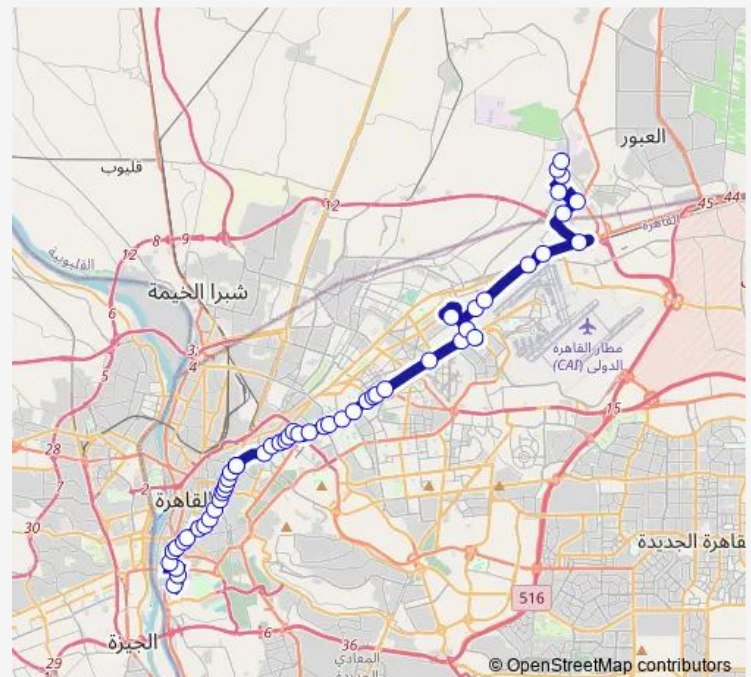

### Route schedule

Fustat Market — Isbiko Station

Monday 06:00-19:00

Tuesday 06:00-19:00

Wednesday 06:00-19:00

Thursday 06:00-19:00

Friday 06:00-19:00

Saturday 06:00-19:00

### Route info

Direction: Fustat Market

Stops: 52

Trip Duration: 1 hour 15 min

CTA 919-1100 — Na

BusMaps

Abdo Basha

Greek Hospital