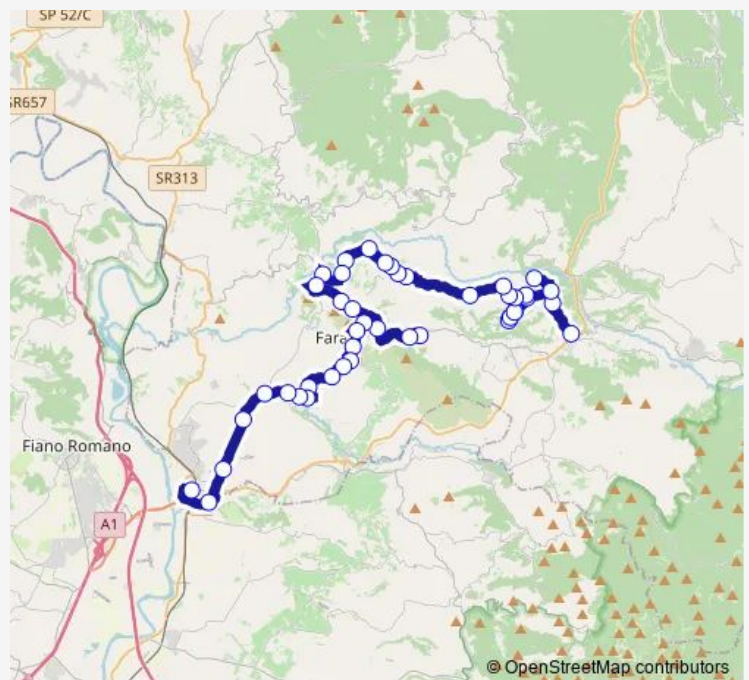

## Route schedule

POGGIO MOIANO | Zona Industriale Osteria Nuova # f9806 — MONTELIBRETTI | Stazione FS # f9958

|           |       |
|-----------|-------|
| Monday    | 11:35 |
| Tuesday   | 11:35 |
| Wednesday | 11:35 |
| Thursday  | 11:35 |
| Friday    | 11:35 |
| Saturday  | —     |
| Sunday    | —     |

## Route info

Direction: POGGIO MOIANO | Zona Industriale Osteria Nuova # f9806

Stops: 45

Trip Duration: 1 hour 10 min

CASTELNUOVO F. | Via Ficoccelli (Km 11) # f9889

CASTELNUOVO F. | Via Ficoccelli (Km 12) # f9890