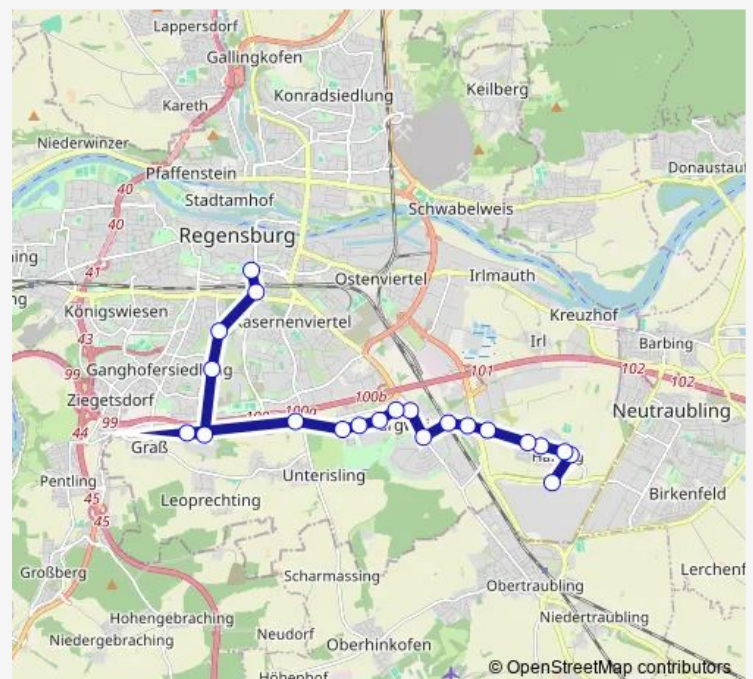

Harting Friedhof

Harting Max-Planck-Straße

Harting Junkersstraße

Regensburg-Burgweinting

Burgw. Friedr.-Viehbacher-Allee

Burgweinting Kirche

Burgw. Garbenstraße

Burgw. Minervastraße

### Route schedule

Harting BMW Tor 2 — Regensburg Hbf

Monday 05:58-09:04

Tuesday 05:58-09:04

Wednesday 05:58-09:04

Thursday 05:58-09:04

Friday 05:58-09:04

Saturday —

### Route info

Direction: Harting BMW Tor 2

Stops: 21

Trip Duration: 0 hour 38 min

X4

BusMaps

## Direction

Regensburg Hbf — Harting BMW Tor 2

18 stops

[Open route schedule](#)

Regensburg Hbf

HBF Süd/Arcaden

OTH Regensburg

Universität