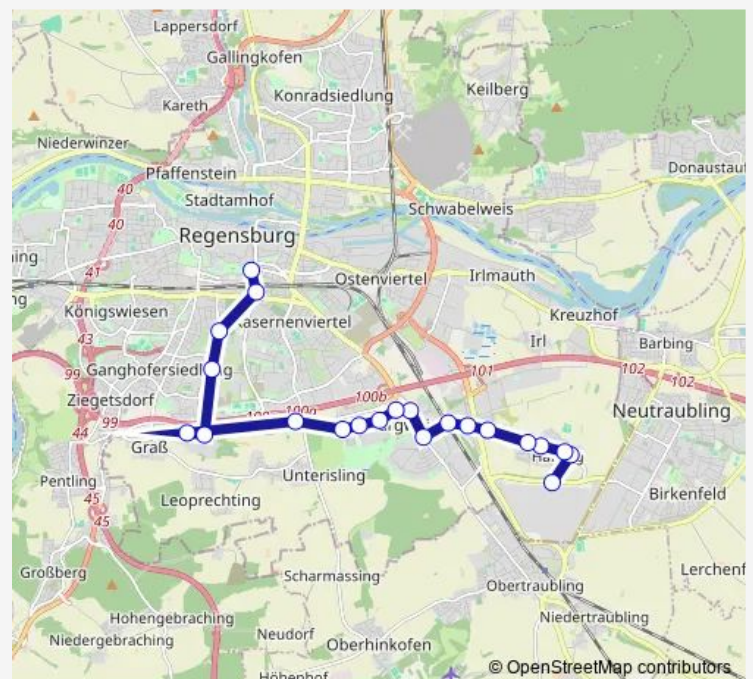

Thursday 05:58-09:04

Friday 05:58-09:04

Saturday —

Sunday —

Route info

Direction: Harting BMW Tor 2

Stops: 21

Trip Duration: 0 hour 38 min

X4

BusMaps

Direction

Regensburg Hbf — Harting BMW Tor 2

18 stops

[Open route schedule](#)

Regensburg Hbf

HBF Süd/Arcaden

OTH Regensburg

Universität

Klinikum West

Klinikum

Jahnstadion Regensburg

Lotte-Branz-Straße

Burgw. Römerstraße

Burgw. Minervastraße

Route schedule

Regensburg Hbf — Harting BMW Tor 2

Monday 15:53-18:13

Tuesday 15:53-18:13

Wednesday 15:53-18:13

Thursday 15:53-18:13

Friday 15:53-18:13

Saturday —