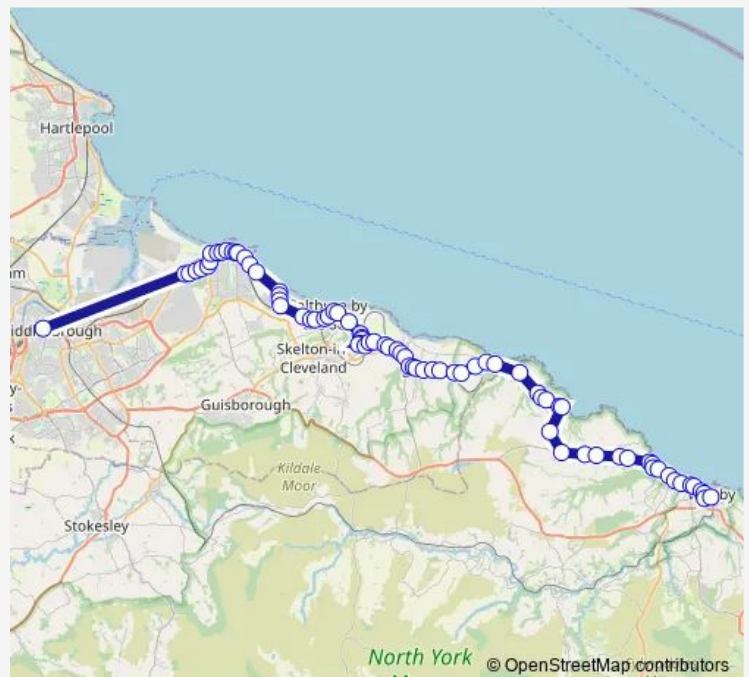

### Route schedule

Broadway West — Bus Stn Stand 2

Monday 05:23-05:28

Tuesday 05:23-05:28

Wednesday 05:23

Thursday 05:23

Friday 05:23-05:28

Saturday 05:28

### Route info

Direction: Broadway West

Stops: 74

Trip Duration: 1 hour 29 min

■ X4 — Middlesbrough - Easington

De Brus Centre

Rydal Road

Ullswater Drive