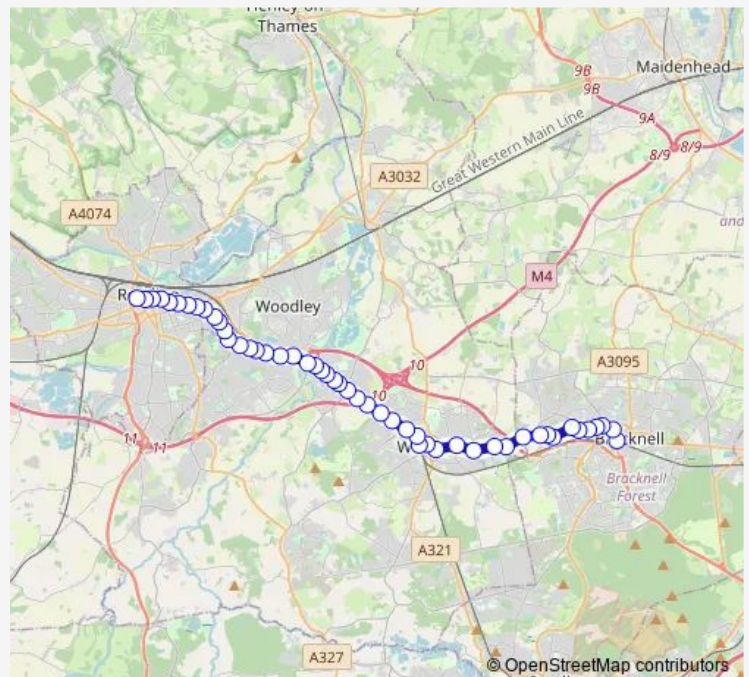

Bus X4 Reading - Bracknell via Wokingham, John Nike Way

[Go to website](#)

Direction

St Marys Butts — Bracknell Bus Station

51 stops

[Open route schedule](#)

- St Marys Butts
- Friar Street
- Blagrave Street
- Kings Road
- Huntley and Palmers
- Eldon Road
- Reading College
- Cemetery Junction
- Hamilton Road
- College Road
- Palmer Park Avenue
- St Peters Road
- Melrose Avenue
- Three Tuns
- Mays Lane
- Stanton Close
- Earley Station
- Henley Wood Road
- Meadow Road
- The George
- Loddon Bridge Roundabout

Route schedule

St Marys Butts — Bracknell Bus Station

Monday	05:45-23:05
Tuesday	05:45-23:05
Wednesday	05:45-23:05
Thursday	05:45-23:05
Friday	05:45-23:05
Saturday	07:35-23:05
Sunday	—

Route info

Direction: St Marys Butts

Stops: 51

Trip Duration: 0 hour 52 min

■ X4 — Reading - Bracknell via Wokingham, John Nike Way

BusMaps

Cavendish Gardens

Drome Path

Bearwood Path

Arbor Lane