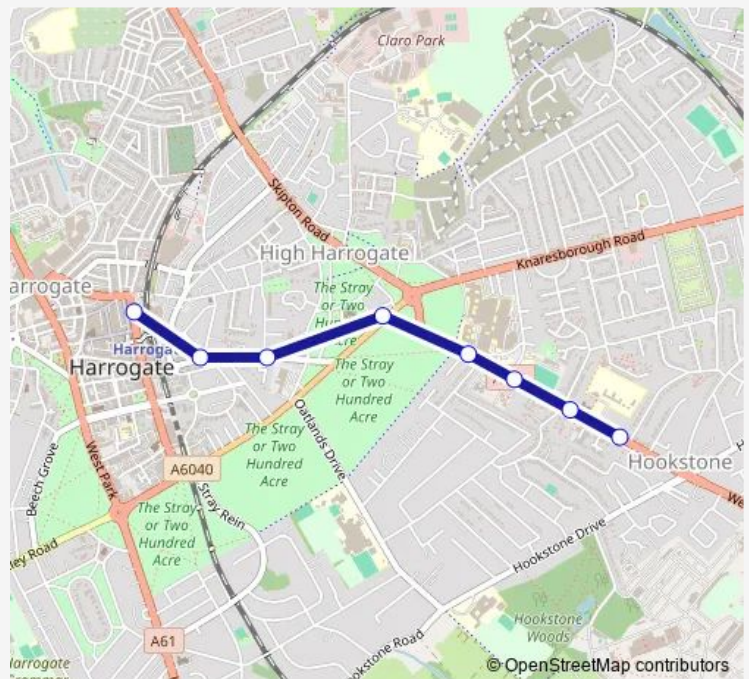

## Bus X4 Harrogate Bus Station - Wedderburn Road

[Go to website](#)

### Route schedule

Hgte Bus Stn Stand 2 — Wedderburn Rd

Monday 10:30-13:00

Tuesday 10:30-13:00

Wednesday 10:30-13:00

Thursday 10:30-13:00

Friday 10:30-13:00

Saturday —

### Route info

Direction: Hgte Bus Stn Stand 2

Stops: 8

Trip Duration: 0 hour 12 min

■ X4 — Harrogate Bus Station - Wedderburn Road

## Direction

Wedderburn Rd — Hgte Bus Stn Stand 2

13 stops

[Open route schedule](#)

Wedderburn Rd

Woodlands Grove

Wedderburn Close

Health Centre