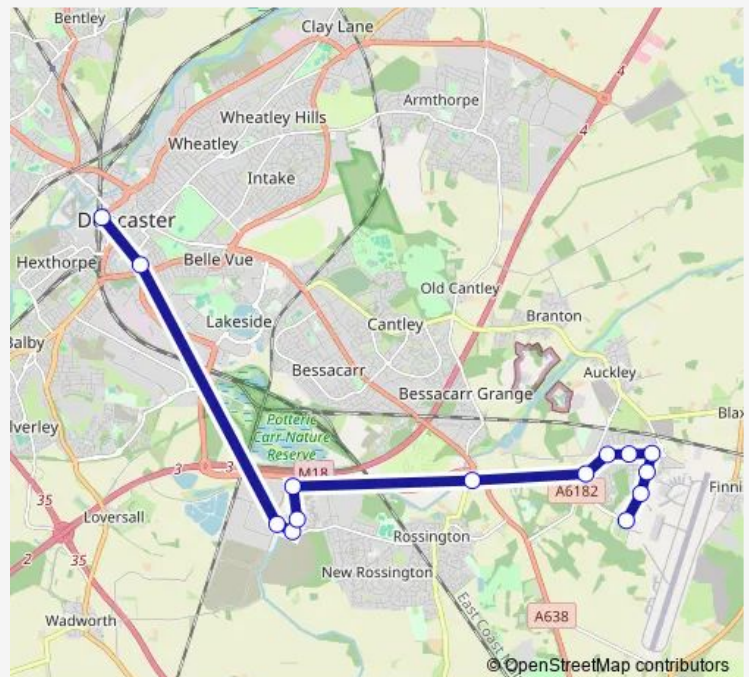

Trafford Way/Bentinck Close

Doncaster Interchange

Route schedule

First Avenue/Hayfield Lane — Doncaster Interchange

Monday 05:45-18:13

Tuesday 05:45-18:13

Wednesday 05:45-18:13

Thursday 05:45-18:13

Friday 05:45-18:13

Saturday 05:58-17:58

Sunday —

Route info

Direction: First Avenue/Hayfield Lane

Stops: 11

Trip Duration: 0 hour 25 min

■ X4 — Doncaster - Doncaster Airport

Direction

Doncaster Frenchgate Interchange/A3 — First Avenue/Hayfield Lane

12 stops

[Open route schedule](#)

Doncaster Frenchgate Interchange/A3

Iport Avenue/Great Yorkshire Way

Iport Avenue/Powerhouse Lane

Powerhouse Lane/West End Lane

West End Lane/Heatherfields Crescent

West End Lane/Great Yorkshire Way

Bawtry Road/Sheep Bridge Lane

Airport Access Road/Broad Lane

Doncaster Sheffield Airport/Aviator Court

First Avenue/Hayfield Lane