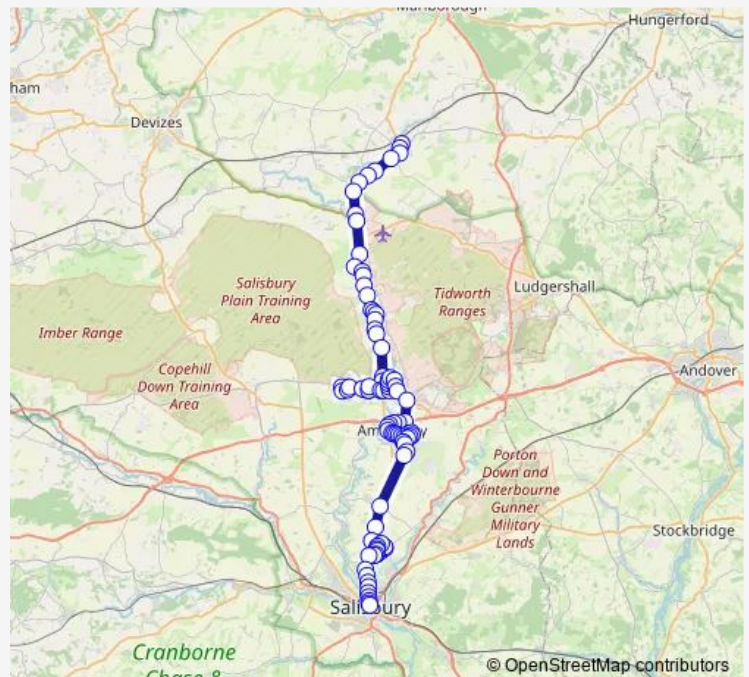

### Route schedule

Blue Boar Row — North Street

Monday 06:40-19:05

Tuesday 06:40-19:05

Wednesday 06:40-19:05

Thursday 06:40-19:05

Friday 06:40-19:05

Saturday 07:15-19:05

### Route info

Direction: Blue Boar Row

Stops: 83

Trip Duration: 1 hour 19 min

■ X4 — Salisbury - Amesbury - Larkhill - Pewsey

Burwood Close

Chesterfield Close

Westland Close