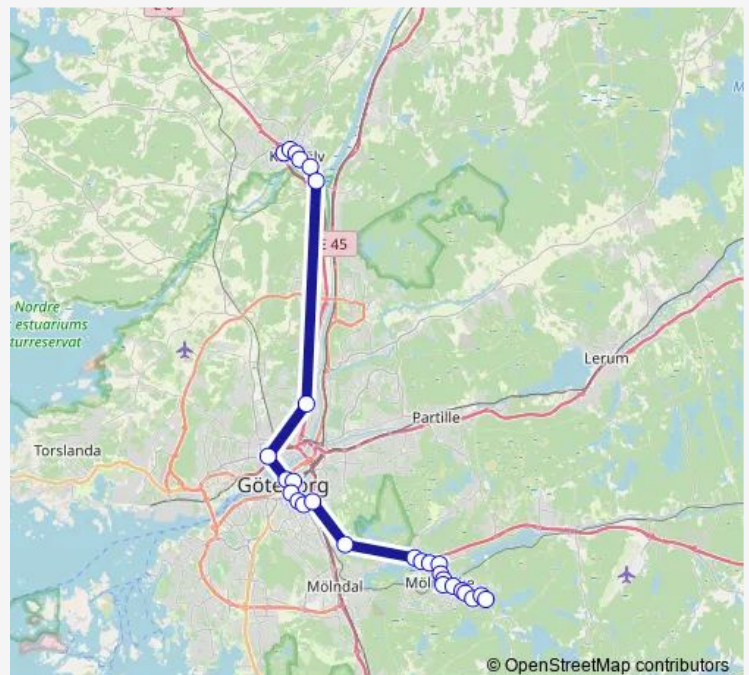

### Route schedule

Kungälv resecentrum — Höga hallar

Monday 00:17-23:47

Tuesday 00:17-23:47

Wednesday 00:17-23:47

Thursday 00:17-23:47

Friday 00:17-23:47

Saturday 00:17-23:47

### Route info

Direction: Kungälv resecentrum

Stops: 28

Trip Duration: 1 hour 14 min

X4

BusMaps

Mölnlycke station

Nölnlycke Högdal