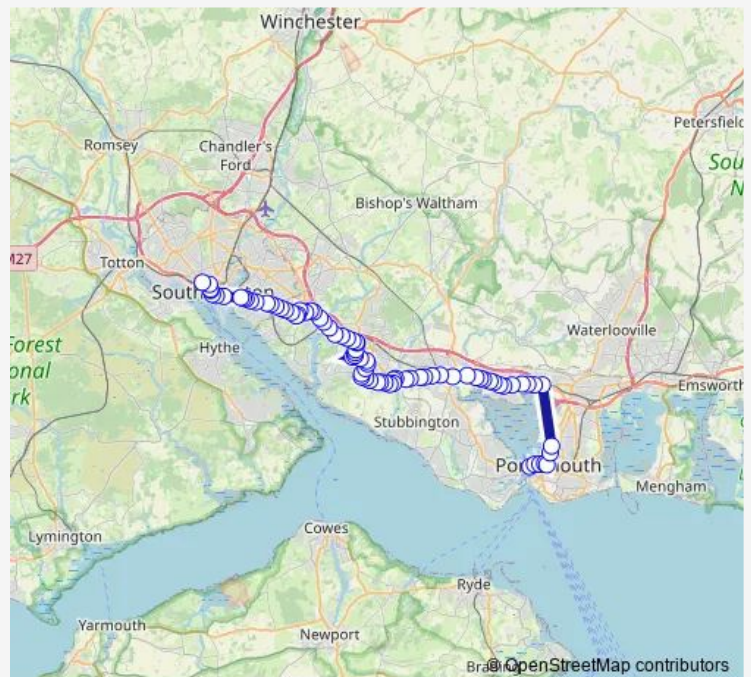

### Route schedule

Central Station — The Hard Interchange

Monday 06:46-22:37

Tuesday 06:46-22:37

Wednesday 06:46-22:37

Thursday 06:46-22:37

Friday 06:46-22:37

Saturday 07:24-22:30

### Route info

Direction: Central Station

Stops: 84

Trip Duration: 1 hour 52 min

X4 — Southampton - Portsmouth

BusMaps

Jurd Way

School Road