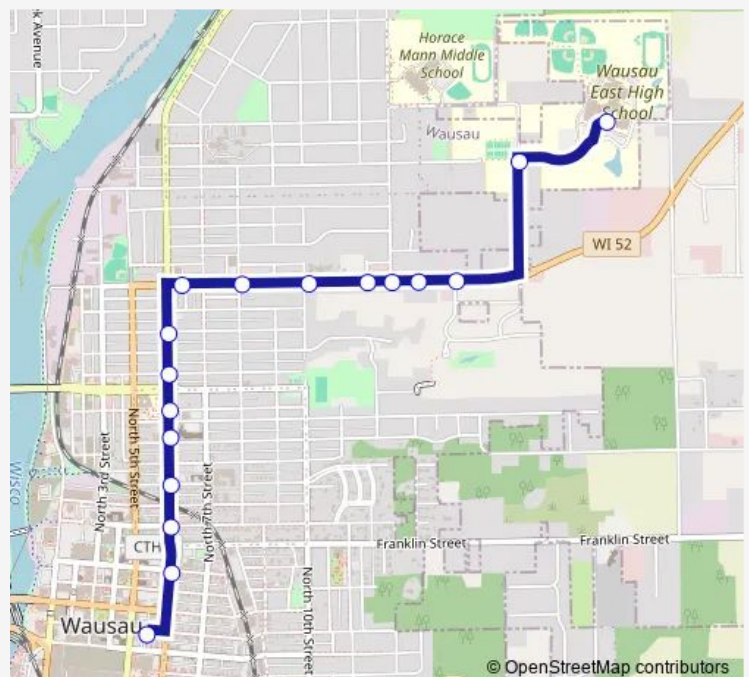

### Direction

Wausau East High School — 5th St. @ Grant St.

16 stops

[Open route schedule](#)

Wausau East High School

18th St. @ South of Wausau East Exit

18th St. @ Wausau Ave.

Wausau Ave. @ 15th St.

5th St. @ Dekalb St.

5th St. @ Hamilton St.

5th St. @ Fulton St.

5th St. @ Grant St.

### Route schedule

Wausau East High School — 5th St. @ Grant St.

Monday 06:45-17:45

Tuesday 06:45-17:45

Wednesday 06:45-17:45

Thursday 06:45-17:45

Friday 06:45-17:45

Saturday —

### Route info

Direction: Wausau East High School

Stops: 16

Trip Duration: 0 hour 15 min