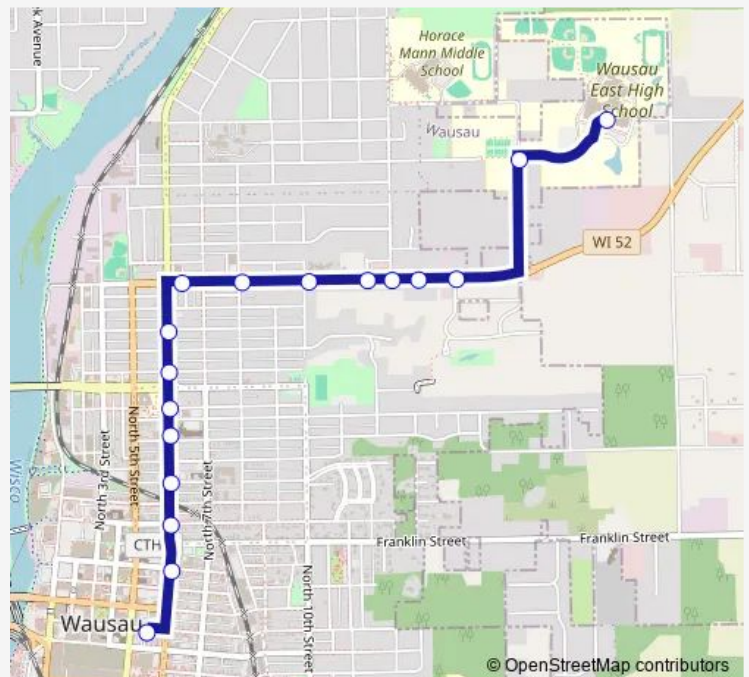

### Direction

Wausau East High School — 5th St. @ Grant St.

16 stops

[Open route schedule](#)

Wausau East High School

18th St. @ South of Wausau East Exit

18th St. @ Wausau Ave.

Wausau Ave. @ 15th St.

5th St. @ Dekalb St.

5th St. @ Hamilton St.

5th St. @ Fulton St.

5th St. @ Grant St.

### Route schedule

Wausau East High School — 5th St. @ Grant St.

Monday 06:45-17:45

Tuesday 06:45-17:45

Wednesday 06:45-17:45

Thursday 06:45-17:45

Friday 06:45-17:45

Saturday —

### Route info

Direction: Wausau East High School

Stops: 16

Trip Duration: 0 hour 15 min

X4

**Direction**

Transit Center D — Wausau East High School

17 stops