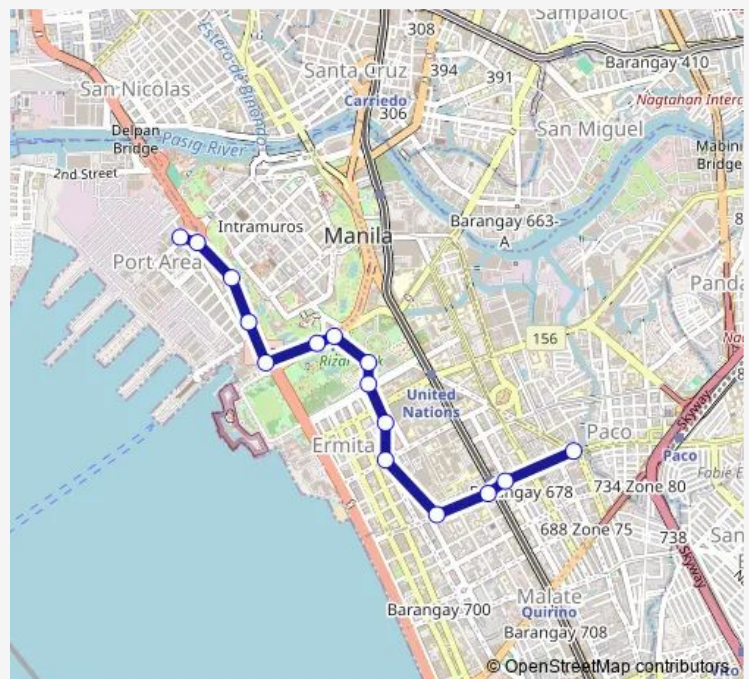

### Route schedule

Railroad Dr / 13th St Intersection, Manila — Angel Linao / Pedro Gil

Monday 00:00

Tuesday 00:00

Wednesday 00:00

Thursday 00:00

Friday 00:00

Saturday 00:00

### Route info

Direction: Railroad Dr / 13th St Intersection, Manila

Stops: 15

Trip Duration: 0 hour 18 min

■ Pier South-Paco Palengke

Bus time schedules and route maps are available in an offline PDF at [busmaps.com](https://busmaps.com). Use the [busmaps.com](https://busmaps.com) website to see live bus times, train schedule or subway schedule, and step-by-step directions for all public transit in Manila