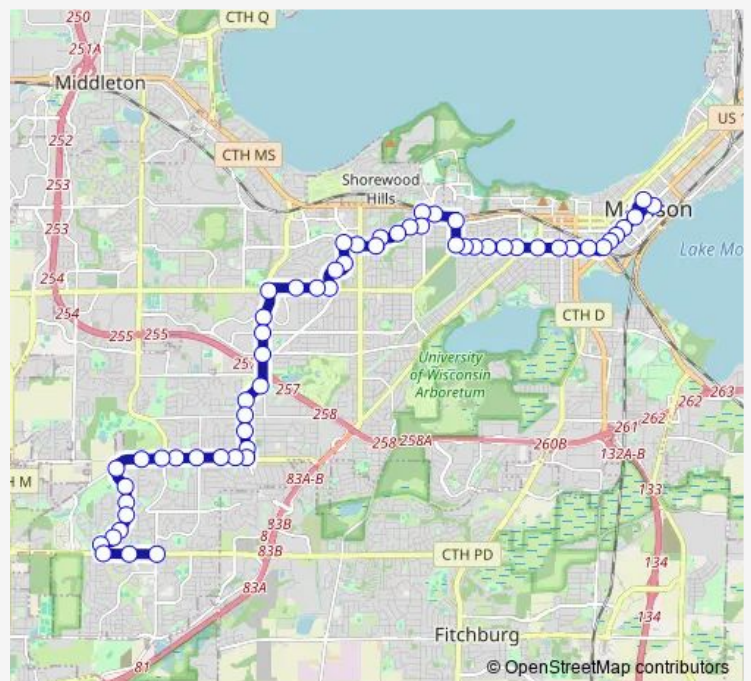

[Go to website](#)

Direction
 Mckee at Maple Grove — S Pinckney at E Main
 58 stops
[Open route schedule](#)

- Mckee at Maple Grove
- Mckee at Tanglewood
- Muir Field at Mckee
- Muir Field at Tucson
- Muir Field at Silverton
- Muir Field at Carnwood
- Muir Field at Lancaster
- Muir Field at Gladstone
- Muir Field at Lindfield
- Muir Field at Raymond
- Raymond at Canterbury
- Raymond at Mckenna
- Raymond at Frisch
- Raymond at Prairie
- Raymond at Cameron
- Raymond at Leland
- S Whitney at Raymond
- S Whitney at Bartlett
- S Whitney at Tolman
- S Whitney at Hammersley
- S Whitney at Piping Rock

Route schedule

Mckee at Maple Grove — S Pinckney at E Main

Monday	05:20-23:20
Tuesday	05:20-23:20
Wednesday	05:20-23:20
Thursday	05:20-23:20
Friday	05:20-23:20
Saturday	06:20-22:20
Sunday	06:20-22:20

Route info

Direction: Mckee at Maple Grove
 Stops: 58
 Trip Duration: 0 hour 51 min

E — Route E

S Whitney at Gilbert

S Whitney at Odana

S Whitney at Tokay

S Whitney at Science

Mineral Point at S Whitney

Mineral Point at Racine

Wednesday 05:25-23:25

Thursday 05:25-23:25

Friday 05:25-23:25

Saturday 06:25-22:25

Sunday 06:25-22:25

Route info

Direction: S Pinckney at E Main

Stops: 58