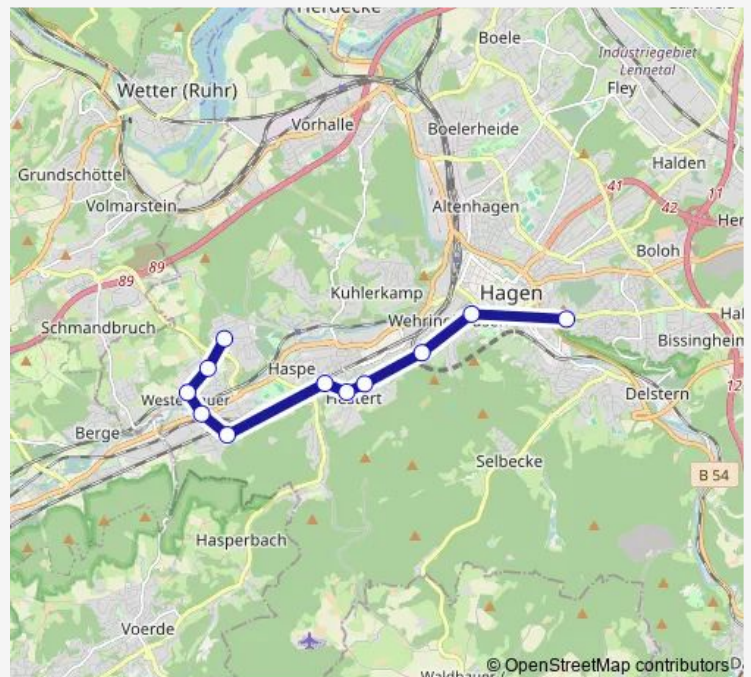

Bus E

[Go to website](#)

Direction

Hagen Stadthalle — Breckerf. Wengeberg Penninckw.

6 stops

[Open route schedule](#)

Hagen Stadthalle

Hagen Eilpe Physiomed

Hagen Selbecke

Breckerfeld Zurstraße

Breckerfeld Breckerfeld

Breckerf. Wengeberg Penninckw.

Route schedule

Hagen Stadthalle — Breckerf. Wengeberg Penninckw.

Monday —

Tuesday 21:15

Wednesday —

Thursday —

Friday —

Saturday —

Sunday —

Route info

Direction: Hagen Stadthalle

Stops: 6

Trip Duration: 0 hour 31 min

E

Direction

Hagen Stadthalle — Hagen Spielbrink

11 stops

[Open route schedule](#)

Hagen Stadthalle

Hagen Allg. Krankenhaus