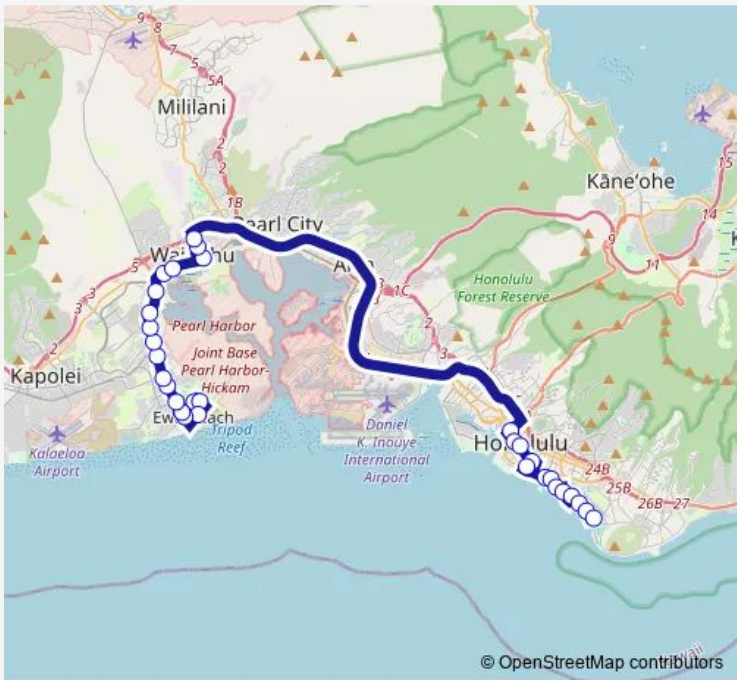

Bus E Country Express! E

[Go to website](#)

Direction
 Farrington HWY + OPP Leoku St — Alapai Transit Center
 (Unloading)

8 stops

[Open route schedule](#)

- Farrington HWY + OPP Leoku St
- Farrington HWY + Pupukahi St
- Waipahu Transit Center East
- Puko ST + Paiwa St
- Paiwa ST + Hiapo St
- Bishop ST + S Hotel St
- S King ST + Punchbowl St
- Alapai Transit Center (Unloading)

Route info

Direction: Farrington HWY + OPP Leoku St

Stops: 8

Trip Duration: 0 hour 34 min

Direction

Kapahulu AVE + OPP Cartwright Rd — Fort Weaver RD + Kaimalie St

28 stops

[Open route schedule](#)

Direction: Kapahulu AVE + OPP Cartwright Rd

Stops: 32

Trip Duration: 1 hour 28 min

Fort Weaver RD + Geiger Rd

Fort Weaver RD + Keaunui Dr

Fort Weaver RD + Keoneula Bl

Fort Weaver RD + OPP Kuhina St

Kuhina ST + OPP Ahona St

Sunday 04:03-22:06

Route info

Direction: Fort Weaver RD + OPP Kuhina St

Stops: 32

Trip Duration: 1 hour 20 min

ALA Moana BL + OPP ALA Moana Center

ALA Moana BL + OPP Atkinson Dr

ALA Moana BL + Hobron Ln