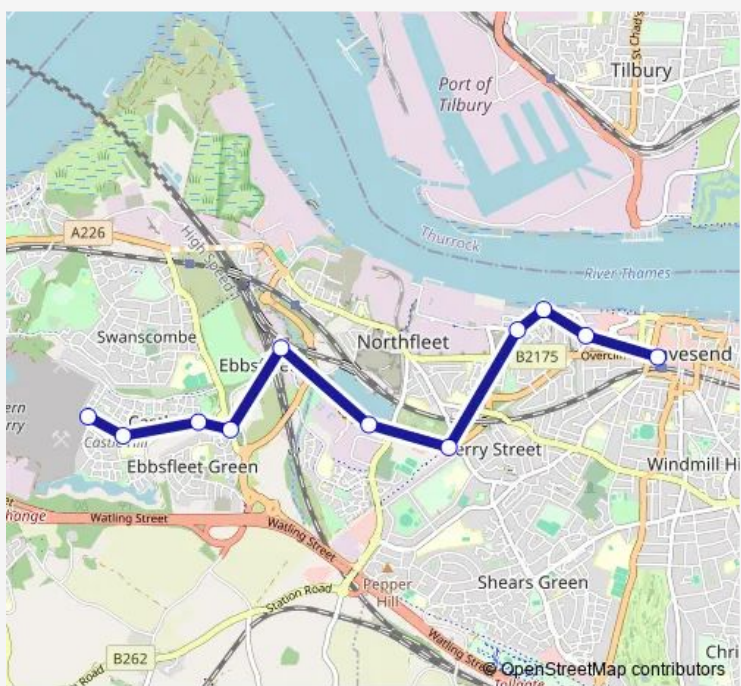

Bus E Ebbsfleet Castle Hill - Gravesend

[Go to website](#)

Direction
 Garrick Street — Castle Hill Terminus
 11 stops
[Open route schedule](#)

- Garrick Street
- Imperial Business and Retail Park
- The Shore
- Maclure Road
- Vale Road
- Springhead Road
- Ebbsfleet International Railway Station
- Ackers Drive
- The Observatory
- Cherry Orchard
- Castle Hill Terminus

Route schedule
 Garrick Street — Castle Hill Terminus

Monday	06:05-23:35
Tuesday	00:05-23:35
Wednesday	00:05-23:35
Thursday	00:05-23:35
Friday	00:05-23:35
Saturday	00:05-23:35
Sunday	00:05-23:35

Route info
 Direction: Garrick Street
 Stops: 11
 Trip Duration: 0 hour 19 min

E — Ebbsfleet Castle Hill - Gravesend **BusMaps**

Direction

Castle Hill Terminus — Garrick Street

12 stops

[Open route schedule](#)

Castle Hill Terminus

Cherry Orchard

The Observatory

Saturday 05:32-23:02

Sunday 07:02-23:02

Route info

Direction: Castle Hill Terminus

Stops: 12

Trip Duration: 0 hour 20 min

E Bus time schedules and route maps are available in an offline PDF at busmaps.com. Use the busmaps.com website to see live bus times, train schedule or subway schedule, and step-by-step directions for all public transit in Grays