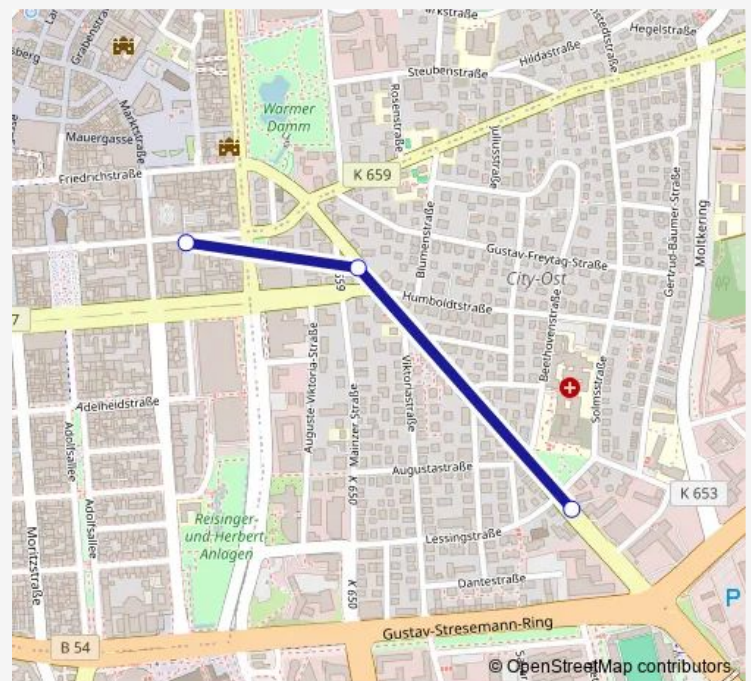

Bus E

[Go to website](#)

Direction

Wiesbaden Wilhelmstraße — Wiesbaden Langenbeckplatz/St.-Josefs-Hospital

3 stops

[Open route schedule](#)

Wiesbaden Wilhelmstraße

Wiesbaden Humboldtstraße

Wiesbaden Langenbeckplatz/St.-Josefs-Hospital

Route schedule

Wiesbaden Wilhelmstraße — Wiesbaden Langenbeckplatz/St.-Josefs-Hospital

Monday	07:44
Tuesday	07:44
Wednesday	07:44
Thursday	07:44
Friday	07:44
Saturday	—
Sunday	—

Route info

Direction: Wiesbaden Wilhelmstraße

Stops: 3

Trip Duration: 0 hour 3 min

Direction

Wiesbaden Langenbeckplatz/St.-Josefs-Hospital — Wiesbaden Dernsches Gelände

3 stops

[Open route schedule](#)

Wednesday 13:24

Thursday 13:24

Friday 13:24

Saturday —

Sunday —

Route info

Direction: Wiesbaden Langenbeckplatz/St.-Josefs-Hospital

Stops: 3