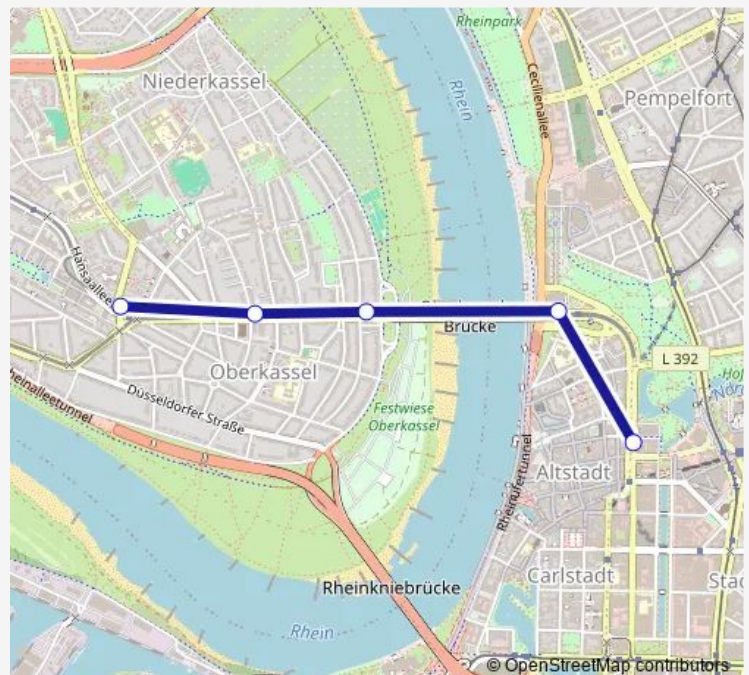

### Route schedule

D-Kaiserpfalz — Ratingen Hösel S

Monday 12:28-15:51

Tuesday 12:28-15:51

Wednesday 12:28-15:51

Thursday 12:28-15:51

Friday 12:28-15:51

Saturday —

### Route info

Direction: D-Kaiserpfalz

Stops: 32

Trip Duration: 0 hour 35 min

Ratingen Am Löken

Ratingen Lintorf, Rathaus

Ratingen Lintorf, Sportplatz

Ratingen Am Sonnenschein