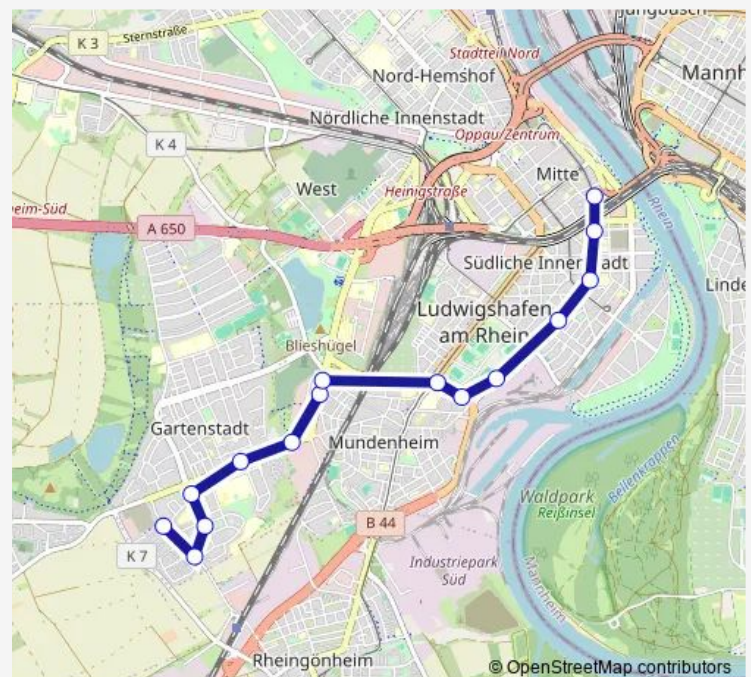

### Direction

Von-Kieffer-Straße — Berliner Platz, Bf LU Mitte

15 stops

[Open route schedule](#)

Von-Kieffer-Straße

Schlesierstraße

Pommernstraße

Kärntner Straße

Bürgermeister-Krafft-Platz

Halbergstraße

Berliner Platz, Bf LU Mitte

### Route schedule

Von-Kieffer-Straße — Berliner Platz, Bf LU Mitte

Monday 06:14

Tuesday 06:14

Wednesday 06:14

Thursday 06:14

Friday 06:14

Saturday —

### Route info

Direction: Von-Kieffer-Straße

Stops: 15

Trip Duration: 0 hour 21 min

E Bus time schedules and route maps are available in an offline PDF at [busmaps.com](https://busmaps.com). Use the [busmaps.com](https://busmaps.com) website to see live bus times, train schedule or subway schedule, and step-by-step directions for all public transit in Ludwigshafen am Rhein