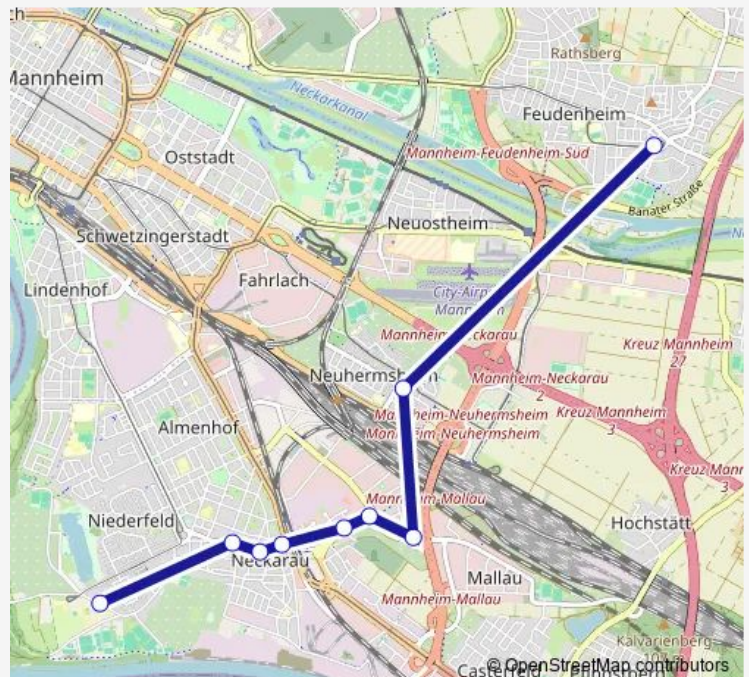

### Direction

Feudenheim — MA Waldorfschule

9 stops

[Open route schedule](#)

Feudenheim

Gerd-Dehof-Platz

Mallaustraße

Im Morchhof

Neckarau Friedhof

Friedrichstraße

Neckarau Marktplatz

Matthäuskirche

MA Waldorfschule

### Route schedule

Feudenheim — MA Waldorfschule

Monday 07:26

Tuesday 07:26

Wednesday 07:26

Thursday 07:26

Friday 07:26

Saturday —

### Route info

Direction: Feudenheim

Stops: 9

Trip Duration: 0 hour 26 min

E — Feudenheim - MA Waldorfschule

E Bus time schedules and route maps are available in an offline PDF at [busmaps.com](https://busmaps.com). Use the [busmaps.com](https://busmaps.com) website to see live bus times, train schedule or subway schedule, and step-by-step directions for all public transit in Mannheim