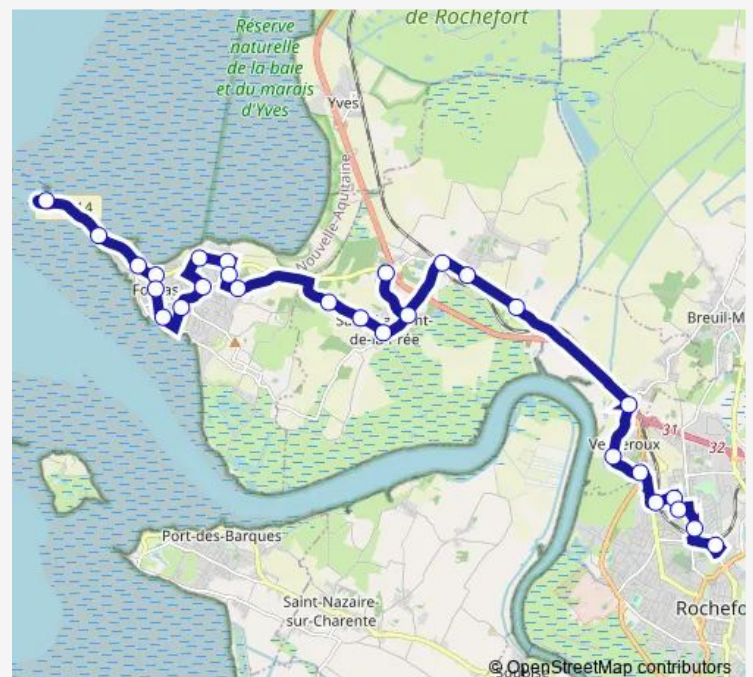

Thermes

Denfert Rochereau

Roy Bry Quai 2

Avenue des Déportés

La Fayette Parking

Route schedule

Cadoret — La Fayette Parking

Monday 06:55-07:55

Tuesday 06:55-07:55

Wednesday 06:55-07:55

Thursday 06:55-07:55

Friday 06:55-07:55

Saturday 06:55-07:55

Sunday —

Route info

Direction: Cadoret

Stops: 17

Trip Duration: 0 hour 50 min

Direction

Gare Routière — La Fayette Parking

18 stops

[Open route schedule](#)

Gare Routière

Mairie Fouras

Plage Sud

Brossolette

Stade Fouras

Cadoret

Le Colombier

Petit Loire

Route de La Rochelle

Mairie Vergeroux