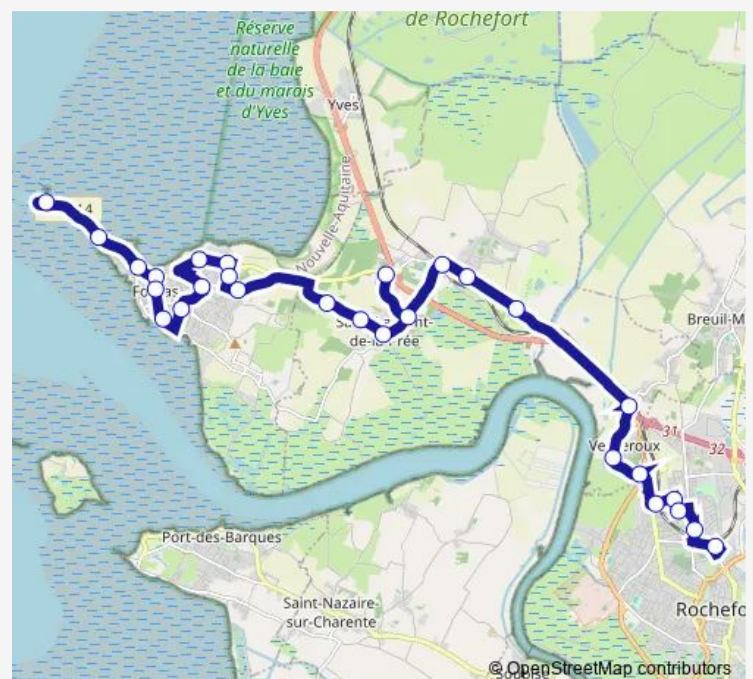

Rigault de Genouilly

Soumard

Bourg St Laurent

Le Coteau

Petit Loire

La Michelière

Golf

Route de La Rochelle

Merleau Grimaux

Gare SnCF

Thermes

Denfert Rochereau

Roy Bry Quai 2

Avenue des Déportés

La Fayette Parking

Route schedule

Cadoret — La Fayette Parking

Monday	06:55-07:55
Tuesday	06:55-07:55
Wednesday	06:55-07:55
Thursday	06:55-07:55
Friday	06:55-07:55
Saturday	06:55-07:55
Sunday	—

Route info

Direction: Cadoret

Stops: 17

Trip Duration: 0 hour 50 min

Direction

Gare Routière — La Fayette Parking

18 stops

[Open route schedule](#)

Gare Routière

Mairie Fouras

Plage Sud

Brossolette