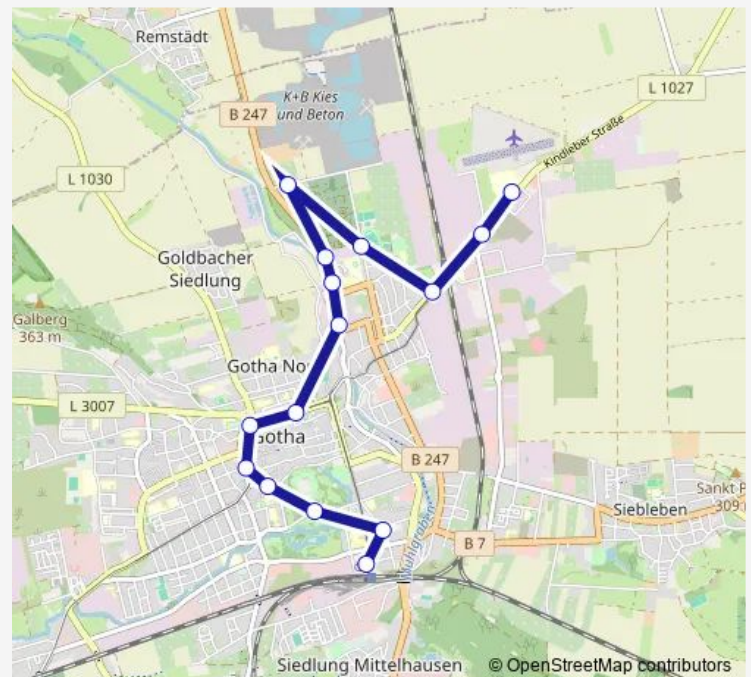

Gotha, Berufsschulzentrum — Gotha, Hauptbahnhof

Monday 07:03-18:03

Tuesday 07:03-18:03

Wednesday 07:03-18:03

Thursday 07:03-18:03

Friday 07:03-18:03

Saturday —

Sunday —

Route info

Direction: Gotha, Berufsschulzentrum

Stops: 11

Trip Duration: 0 hour 19 min

Direction

Gotha, Hauptbahnhof — Gotha, Berufsschulzentrum

15 stops

[Open route schedule](#)

Route info

Direction: Gotha, Hauptbahnhof

Stops: 15

Trip Duration: 0 hour 25 min

Direction

Gotha, Stadion — Gotha, Hauptbahnhof

10 stops

[Open route schedule](#)

Friday 06:06-19:06

Saturday —

Sunday —

Route info

Direction: Gotha, Stadion

Stops: 10

Trip Duration: 0 hour 16 min

Direction