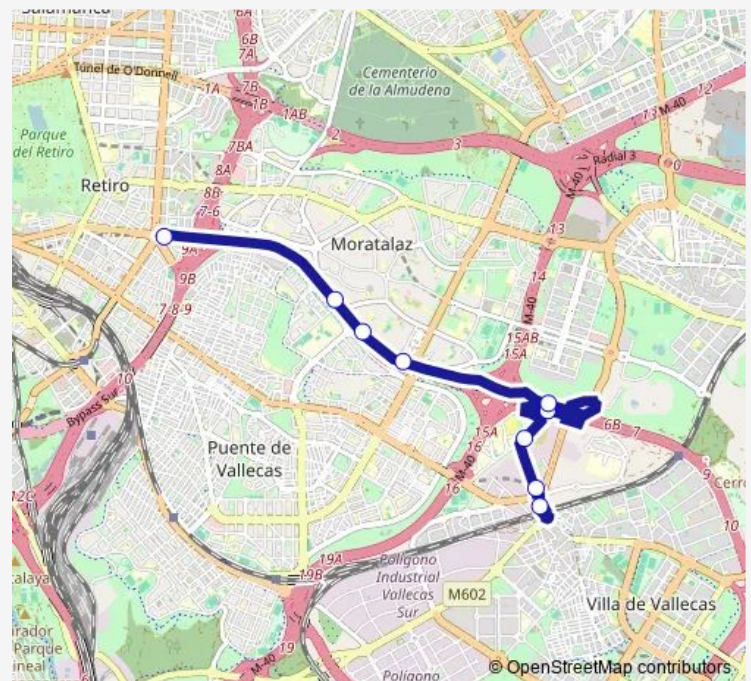

### Direction

Sierra Guadalupe — Conde De Casal

9 stops

[Open route schedule](#)

Sierra Guadalupe

Democracia - Arboleda

Polideportivo Campus Sur

Mediterráneo - Democracia

### Route schedule

Sierra Guadalupe — Conde De Casal

Monday 07:25-22:10

Tuesday 07:25-22:10

Wednesday 07:25-22:10

Thursday 07:25-22:10

Friday 07:25-22:10

Saturday —

### Route info

Direction: Sierra Guadalupe

Stops: 9

Trip Duration: 0 hour 23 min

**E** — Plaza del Conde de Casal - Sierra de Guadalupe

## Route schedule

Conde De Casal — Sierra Guadalupe

Monday 07:25-22:05

Tuesday 07:25-22:05

Wednesday 07:25-22:05

Thursday 07:25-22:05

Friday 07:25-22:05

Saturday —