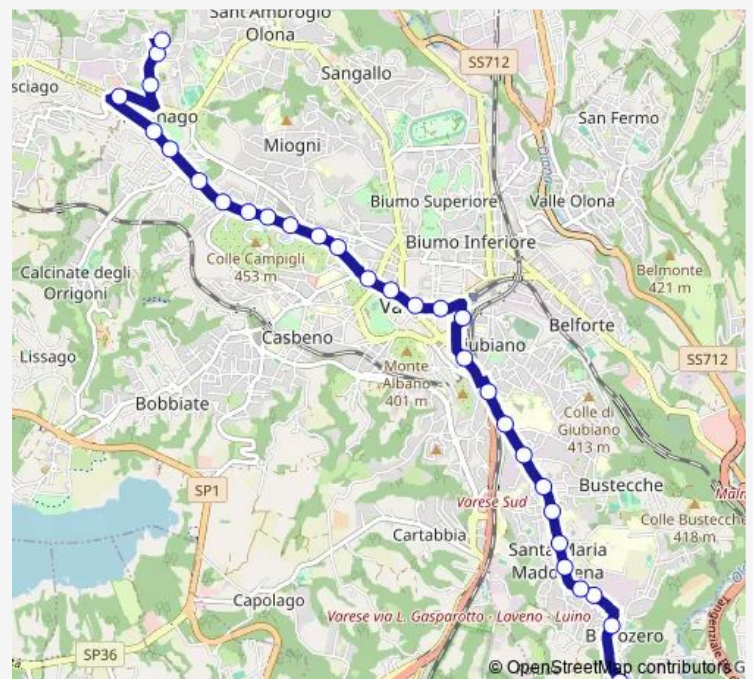

Varese, Sanvito 56/Nicotera

Varese, Sanvito/Castoldi

Route schedule

Varese, Per Lozza,Bizzozero — Varese, S.Stefano,Velate

Monday 05:24-22:40

Tuesday 05:24-22:40

Wednesday 05:24-22:40

Thursday 05:24-22:40

Friday 05:24-22:40

Saturday 05:24-22:40

Sunday 07:00-20:30

Route info

Direction: Varese, Per Lozza,Bizzozero

Stops: 34

Trip Duration: 0 hour 32 min

E — Avigno/Palaspport - Bizzozero